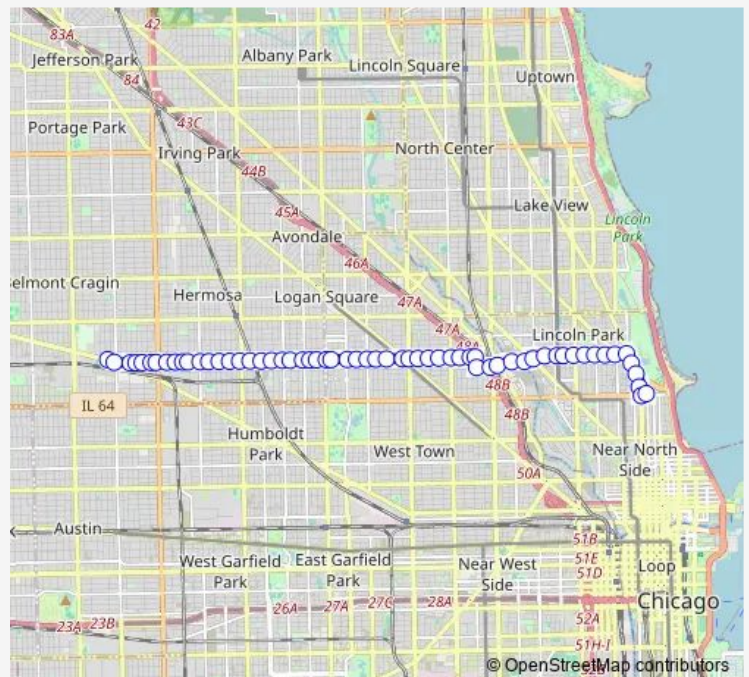

## Bus 73 Armitage

[Go to website](#)

**Direction**  
 Clark & Lasalle — Grand & Latrobe Terminal  
 56 stops  
[Open route schedule](#)

- Clark & Lasalle
- Clark & Lincoln
- Clark & Wisconsin
- Armitage & Clark
- Armitage & Lincoln/Sedgwick
- Armitage & Cleveland
- Armitage & Larrabee
- Armitage & Orchard
- Armitage & Halsted
- Armitage & Fremont
- Armitage Station (Brown Line)
- Armitage & Seminary
- Racine & Clybourn/Cortland
- Cortland & Kingsbury
- Cortland & Elston
- Clybourn Metra Station
- Cortland & Hermitage
- Armitage & Wood
- Armitage & Wolcott
- Armitage & Damen
- Armitage & Hoyne

### Route schedule

Clark & Lasalle — Grand & Latrobe Terminal

Monday	04:11-22:21
Tuesday	04:11-22:21
Wednesday	04:11-22:21
Thursday	04:11-22:21
Friday	04:11-22:21
Saturday	05:11-19:32
Sunday	06:10-19:26

### Route info

Direction: Clark & Lasalle

Stops: 56

Trip Duration: 0 hour 49 min

73 — Armitage

Armitage & Leavitt

Armitage & Oakley

Armitage & Western

Armitage & Rockwell

Armitage & Washtenaw

Armitage & California

Armitage & Francisco

Armitage & Humboldt

Armitage & Albany

Armitage & Kedzie

Armitage & Sawyer