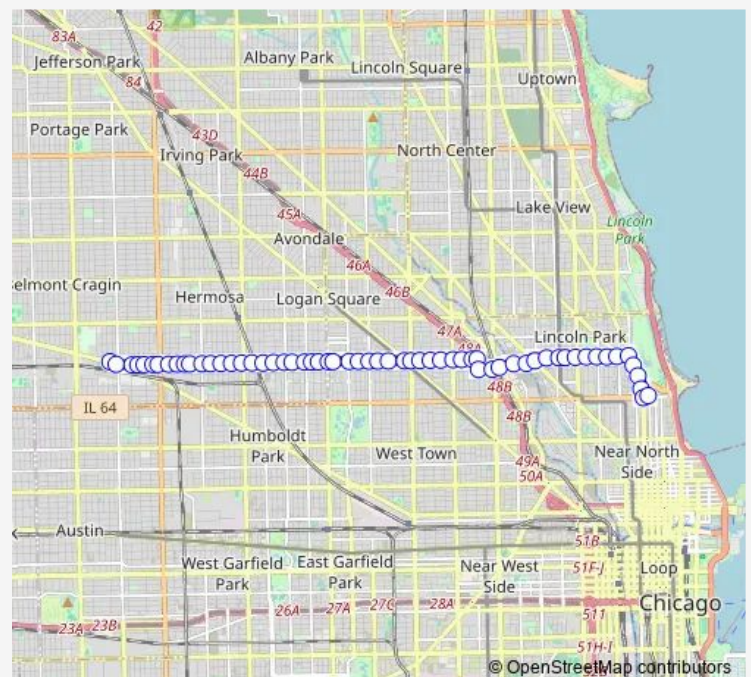

Armitage & Wolcott

Armitage & Damen

Armitage & Hoyne

Route schedule

Clark & Lasalle — Grand & Latrobe Terminal

Monday 04:11-22:21

Tuesday 04:11-22:21

Wednesday 04:11-22:21

Thursday 04:11-22:21

Friday 04:11-22:21

Saturday 05:11-19:32

Sunday 06:10-19:26

Route info

Direction: Clark & Lasalle

Stops: 56

Trip Duration: 0 hour 41 min

73 — Armitage

Armitage & Leavitt

Armitage & Oakley

Armitage & Western

Armitage & Rockwell

Armitage & Washtenaw

Armitage & California

Armitage & Francisco

Saturday 05:20-20:16

Sunday 06:20-20:04

Route info

Direction: Grand & Latrobe Terminal

Stops: 60

Trip Duration: 0 hour 46 min

Armitage & Albany

Armitage & Humboldt