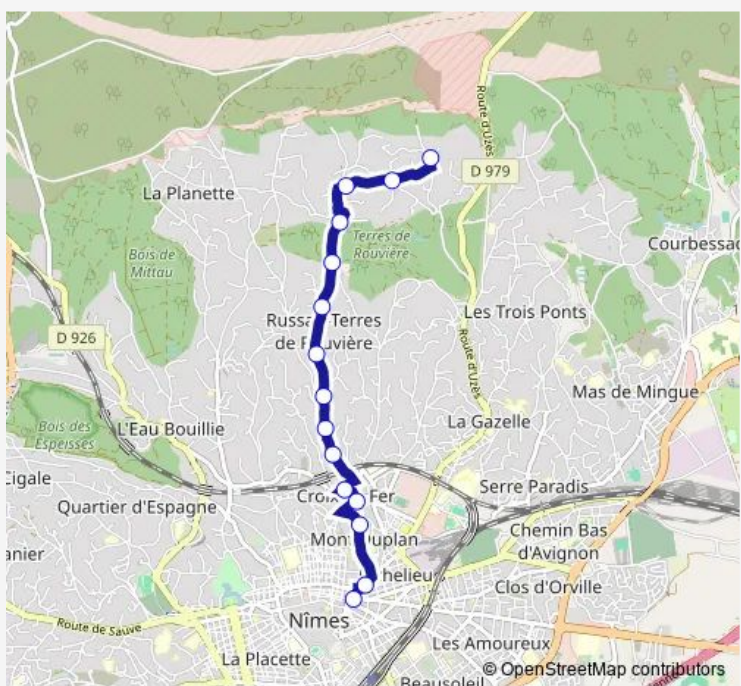

Bus 73 MAS Michel - Daguet

[Go to website](#)

Direction
 Daguet — MAS Michel
 15 stops
[Open route schedule](#)

- Daguet
- Mont Duplan
- LE Vent
- M. Doze
- Valmy
- MAS Diable
- Terres DE Rouviere
- BAS DE Rouviere
- LES Grives
- Tourterelles
- MAS Rouviere
- Rondes
- Gangas
- Engance
- MAS Michel

Route schedule
 Daguet — MAS Michel

Monday	07:40-19:20
Tuesday	07:40-19:20
Wednesday	07:40-19:20
Thursday	07:40-19:20
Friday	07:40-19:20
Saturday	07:40-19:20
Sunday	—

Route info
 Direction: Daguet
 Stops: 15
 Trip Duration: 0 hour 20 min

Direction

MAS Michel — Daguet

15 stops

[Open route schedule](#)

MAS Michel

Engance

Gangas

Rondes

LE Vent

Porte Auguste

Daguet

Route schedule

MAS Michel — Daguet

Monday 07:15-17:45

Tuesday 07:15-17:45

Wednesday 07:15-17:45