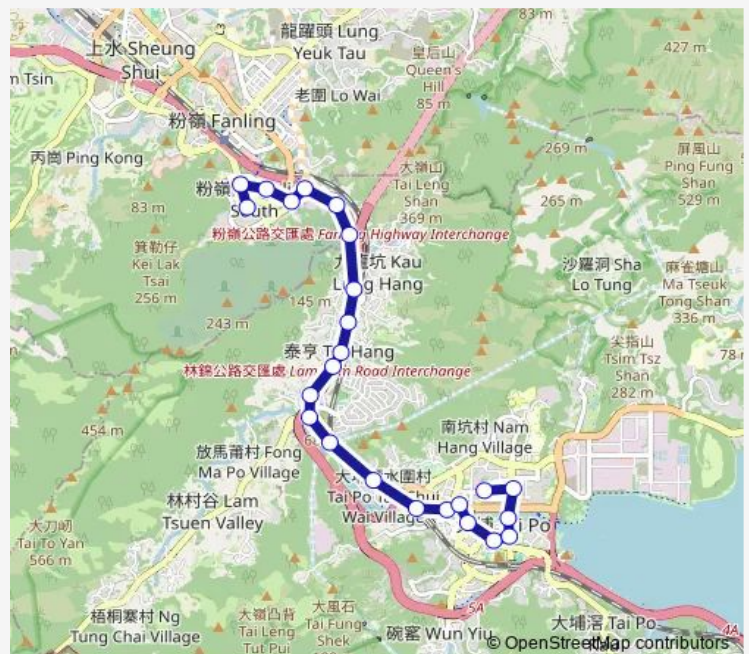

Monday 19:15

Tuesday 19:15

Wednesday 19:15

Thursday 19:15

Friday 19:15

Saturday 08:45

Sunday 05:45

Route info

Direction: [Kmb+Ctb] WAH Ming BBI/
Wah Ming Estate|[Kmb] WAH Ming Bbi|[Lwb] WAH Ming Bbi

Stops: 24

Trip Duration: 0 hour 39 min

Road[[Kmb] TAI PO Government Office Building[[Lwb] TAI
PO Government Office Building

[Ctb] TAI PO OLD Market Playground, TAI PO TAI WO
Road[[Kmb] TAI PO OLD Market Park

[Ctb] PO Heung Street[[Kmb+Ctb] Kwong FUK Road BBI -
PO Heung Street/
Po Heung Street[[Kmb] Kwong FUK
Road BBI - PO Heung Street