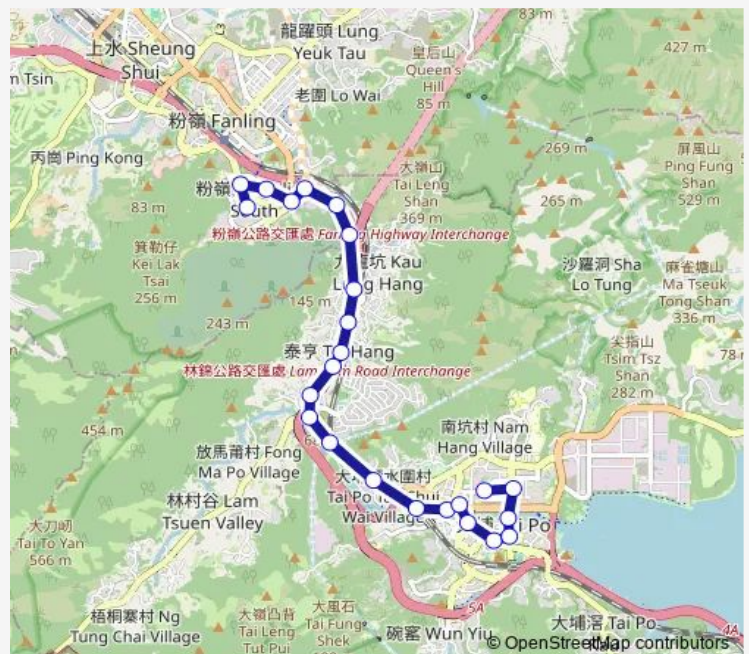

### Route info

Direction: [Kmb+Ctb] WAH Ming BBI/<Br>Wah Ming Estate|[Kmb] WAH Ming Bbi|[Lwb] WAH Ming Bbi

Stops: 24

Trip Duration: 0 hour 37 min

Government Office Building[[Lwb] TAI PO Government Of-  
fice Building

## Route info

Direction: [Kmb+Ctb] TAI PO Central BUS Terminus/<Br>Tai PO Centre|[Kmb] TAI PO Central BUS Terminus|[Lwb] TAI PO Central BUS Terminus

Stops: 24

Trip Duration: 0 hour 37 min

[Kmb] HO KA Yuen