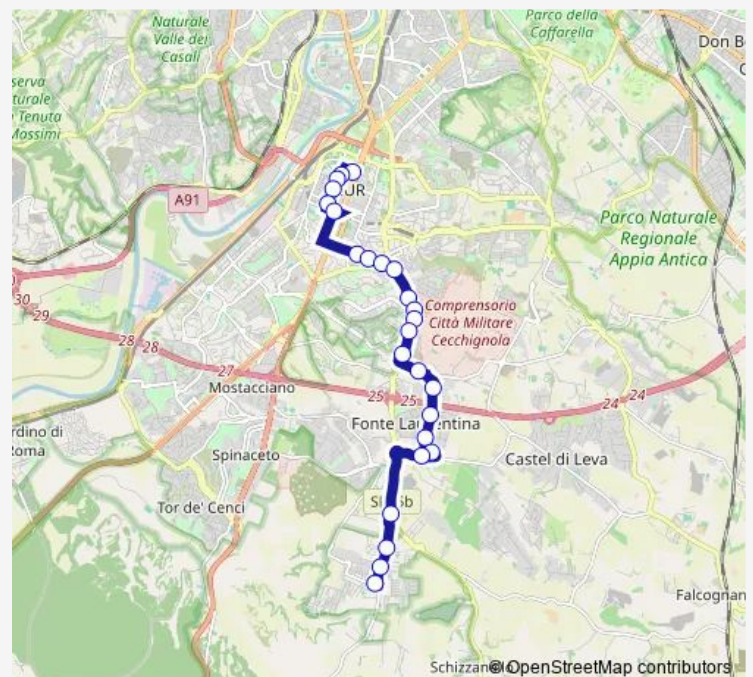

### Route schedule

D'ARPE/TRIGORIA — Agricoltura

Monday	05:00-00:10 <sup>+1</sup>
Tuesday	05:00-00:10 <sup>+1</sup>
Wednesday	05:00-00:10 <sup>+1</sup>
Thursday	05:00-00:10 <sup>+1</sup>
Friday	05:00-00:10 <sup>+1</sup>
Saturday	05:00-00:10 <sup>+1</sup>
Sunday	05:30-00:10 <sup>+1</sup>

### Route info

Direction: D'ARPE/TRIGORIA

Stops: 29

Trip Duration: 0 hour 34 min

Umanesimo

UMANESIMO/S.EUGENIO (H)

AMERICA/TOLSTOI

Beethoven/Europa

Beethoven/DON Sturzo

Beethoven/Civilta' DEL Lavoro

Ciro IL Grande

Agricoltura

**Direction**

Agricoltura — D'ARPE/TRIGORIA

25 stops

[Open route schedule](#)

## Route info

Direction: Agricoltura

Stops: 25

Trip Duration: 0 hour 35 min

**Direction**

DINO VIOLA — Agricoltura

47 stops

[Open route schedule](#)