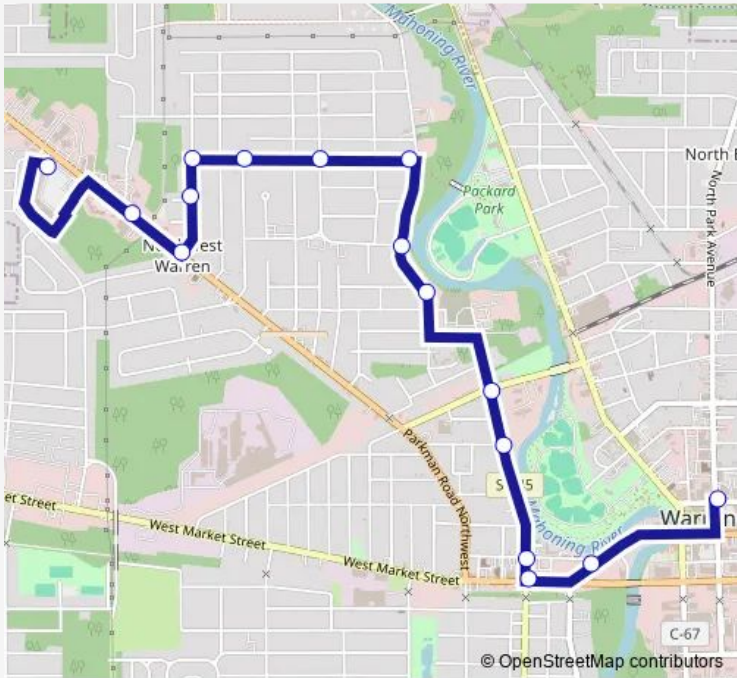

Bus 73 73 West Warren

[Go to website](#)

Direction
 High St NE & N Park Ave — Trumbull Plaza
 16 stops
[Open route schedule](#)

- High St NE & N Park Ave
- Market St & Buckeye St (Flag Stop)
- W Market St & Tod Ave Nw
- Tod Ave & Buckeye St (Flag Stop)
- Tod Ave & Mason St (Flag Stop)
- Tod Ave Nw & Summit St Nw
- VA Hospital
- Tod Ave & Moncrest Dr (Flag Stop)
- Norwood St & Tod Ave (Flag Stop)
- Norwood St & Monticello Ave (Flag Stop)
- Norwood St & Denison Dr (Flag Stop)
- Norwood St NW & Northfield Ave Nw
- Northfield Dr & Asbury St (Flag Stop)
- Northbury Dr & Parkman Rd (Flag Stop)
- 2185 Parkman Rd (Family Dollar)
- Trumbull Plaza

Route schedule
 High St NE & N Park Ave — Trumbull Plaza

Monday	07:00-16:00
Tuesday	07:00-16:00
Wednesday	07:00-16:00
Thursday	07:00-16:00
Friday	07:00-16:00
Saturday	—
Sunday	—

Route info
 Direction: High St NE & N Park Ave
 Stops: 16
 Trip Duration: 0 hour 11 min

Direction

Trumbull Plaza — High St NE & N Park Ave

13 stops

[Open route schedule](#)

Trumbull Plaza

Parkman Rd NW & Coit Dr Nw

Parkman Rd & Linda Dr (Flag Stop)

Parman Rd NW & Northwest Blvd Nw

Friday 07:15-16:15

Saturday —

Sunday —

Route info

Direction: Trumbull Plaza

Stops: 13

Trip Duration: 0 hour 12 min

73 Bus time schedules and route maps are available in an offline PDF at busmaps.com. Use the busmaps.com website to see live bus times, train schedule or subway schedule, and step-by-step directions for all public transit in Warren