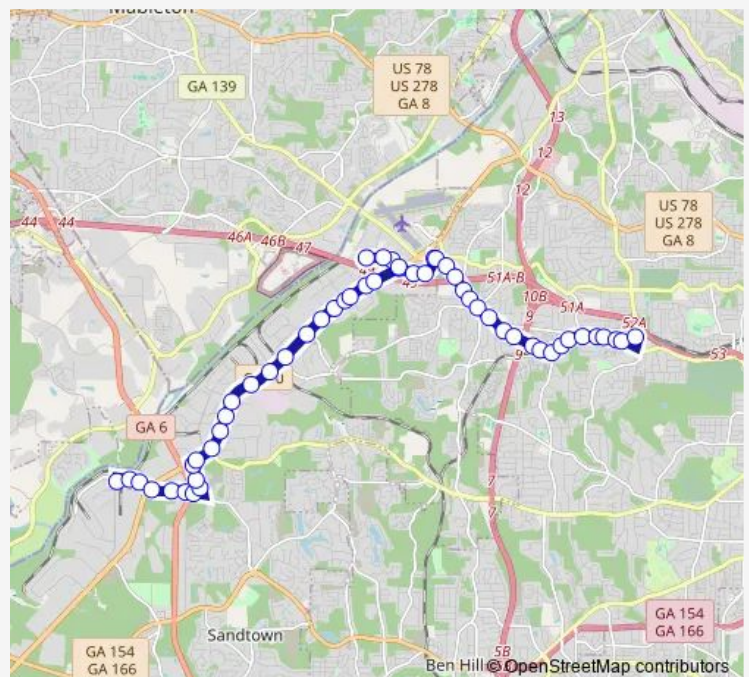

Fulton Industrial Blvd @ Westgate Dr

Fulton Industrial Blvd @ Great Southwest Pkwy

Fulton Industrial Blvd @ Selig Dr

Fulton Industrial Blvd @ Bakers Ferry RD (N)

Fulton Industrial Blvd @ Mendel Dr

Fulton Industrial Blvd @ Robinson Dr

Fulton Industrial Blvd @ Marvin Miller Dr

Route schedule

Lagrange Blvd @ Boat Rock Blvd — Hamilton E Holmes Station - BUS Loop

| | |
|-----------|---------------------------|
| Monday | 04:23-00:48 ⁺¹ |
| Tuesday | 04:23-00:48 ⁺¹ |
| Wednesday | 04:23-00:48 ⁺¹ |
| Thursday | 04:23-00:48 ⁺¹ |
| Friday | 04:23-00:48 ⁺¹ |
| Saturday | 05:28-00:48 ⁺¹ |
| Sunday | 05:28-00:48 ⁺¹ |

Route info

Direction: Lagrange Blvd @ Boat Rock Blvd

Stops: 53

Trip Duration: 0 hour 40 min

73 — Fulton Industrial

Fulton Industrial Blvd @ Patton Dr

Fulton Industrial Blvd @ Commerce DR (S)

Fulton Industrial Blvd @ Commerce DR (N)

Fulton Industrial Blvd @ Shirley Dr

Fulton Industrial Blvd @ Wendell Dr

Wendell DR @ Interchange Dr

Wendell DR @ 4295

WENDELL DR @ 4415

WENDELL DR @ FULTON INDUSTRIAL BLVD

WENDELL DR SW @ WENDELL CT SW

Wendell DR SW @ 4050