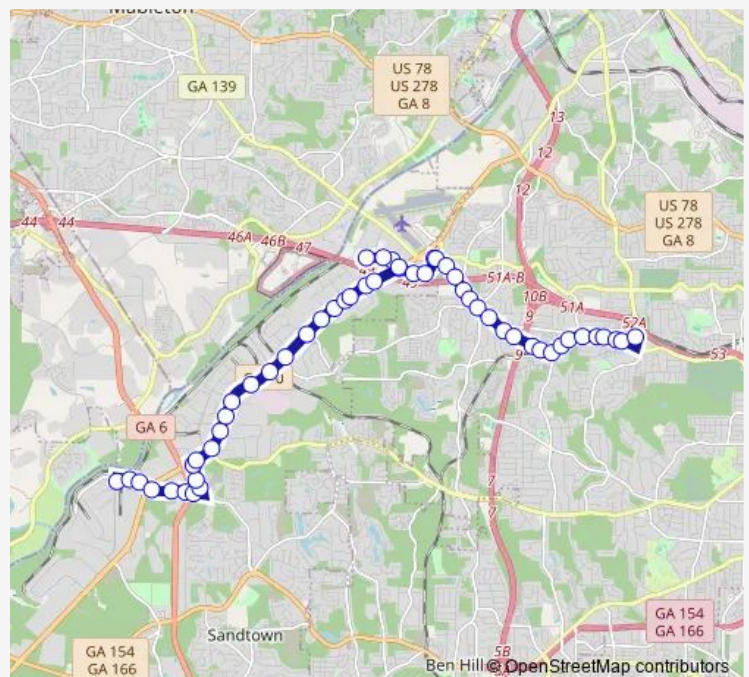

Fulton Industrial Blvd @ Westgate Dr

Fulton Industrial Blvd @ Great Southwest Pkwy

Fulton Industrial Blvd @ Selig Dr

Fulton Industrial Blvd @ Bakers Ferry RD (N)

Fulton Industrial Blvd @ Mendel Dr

Fulton Industrial Blvd @ Robinson Dr

Fulton Industrial Blvd @ Marvin Miller Dr

Route schedule

Lagrange Blvd @ Boat Rock Blvd — Hamilton E Holmes Station - BUS Loop

Monday	04:23-00:48 ⁺¹
Tuesday	04:23-00:48 ⁺¹
Wednesday	04:23-00:48 ⁺¹
Thursday	04:23-00:48 ⁺¹
Friday	04:23-00:48 ⁺¹
Saturday	05:28-00:48 ⁺¹
Sunday	05:28-00:48 ⁺¹

Route info

Direction: Lagrange Blvd @ Boat Rock Blvd

Stops: 53

Trip Duration: 0 hour 40 min

73 — Fulton Industrial

Fulton Industrial Blvd @ Patton Dr

Fulton Industrial Blvd @ Commerce DR (S)

Fulton Industrial Blvd @ Commerce DR (N)

Fulton Industrial Blvd @ Shirley Dr

Fulton Industrial Blvd @ Wendell Dr

Wendell DR @ Interchange Dr

Wendell DR @ 4295

Wendell DR @ 4415

Wendell DR @ Fulton Industrial Blvd

Wendell DR SW @ Wendell CT Sw

Wendell DR SW @ 4050