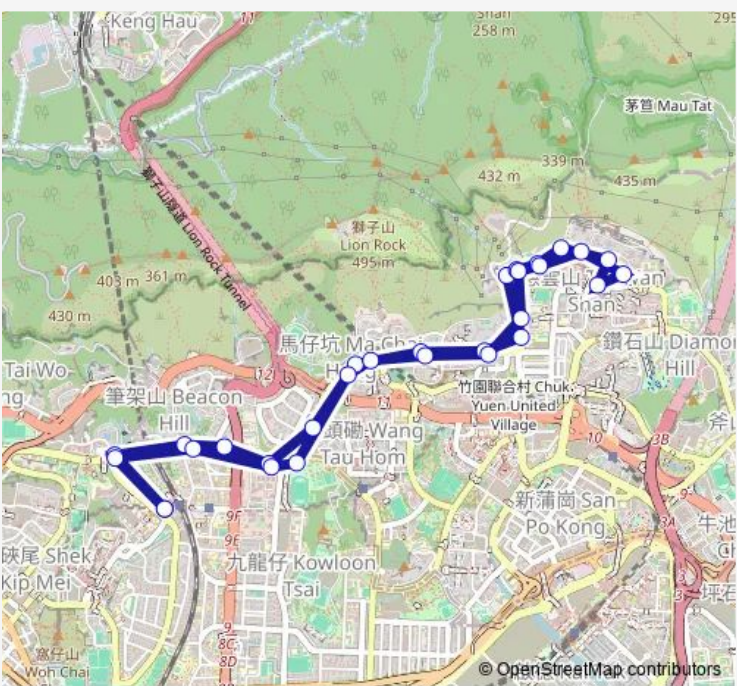

Bus 73 Festival Walk Public Transport Terminus - TSZ WAN Shan Shopping Centre (Circular)

[Go to website](#)

Direction
 FESTIVAL WALK PUBLIC TRANSPORT TERMINUS|FESTIVAL WALK — FESTIVAL WALK PUBLIC TRANSPORT TERMINUS|FESTIVAL WALK
 30 stops
[Open route schedule](#)

- FESTIVAL WALK PUBLIC TRANSPORT TERMINUS|FESTIVAL WALK
- CORNWALL STREET, NEAR MOUNT BEACON TOWER 1|CORNWALL STREET, NEAR MOUNT BEACON TOWER 1
- CORNWALL STREET, NEAR HILLSEA COURT
- CORNWALL STREET, NEAR CORNWALL TERRACE
- JUNCTION ROAD, NEAR KAM SHING ROAD RECREATION GROUND
- CHUK YUEN ROAD, NEAR KA WUI HOUSE, KA KEUNG COURT
- CHUK YUEN ROAD, NEAR GRACE METHODIST CHURCH KINDERGARTEN, TIN WANG COURT|CHUK YUEN ROAD, OPPOSITE TIN WANG COURT CAR PARK
- CHUK YUEN ROAD, NEAR PANG CHING COURT|CHUK YUEN ROAD, NEAR PANG CHING COURT|CHUK YUEN ROAD, PANG CHING COURT
- CHUK YUEN ROAD, NEAR TUNG YUEN HOUSE, CHUK YUEN (NORTH) ESTATE|CHUK YUEN ROAD, CHUK YUEN SPORTS CENTRE
- SHATIN PASS ROAD, NEAR MUI YUEN HOUSE, CHUK YUEN (NORTH) ESTATE
- TSZ WAN Shan Road, Outside WO TIN House, Shatin Pass Estate
- TSZ WAN SHAN ROAD, NEAR SHUN TIN HOUSE, SHATIN PASS ESTATE
- TSZ WAN SHAN ROAD, NEAR TSZ WAN KOK

Route info
 Direction: FESTIVAL WALK PUBLIC TRANSPORT TERMINUS|FESTIVAL WALK
 Stops: 30
 Trip Duration: 0 hour 32 min

73 — Festival Walk Public Transport Terminus - TSZ WAN Shan Shopping Centre (Circular) **BusMaps**

CORNWALL STREET, NEAR LOCKOO GARDENS

CORNWALL STREET, NEAR CORNWALL STREET
SQUASH & TABLE TENNIS CENTRE, CORNWALL
STREET PARK

FESTIVAL WALK PUBLIC TRANSPORT TERMI-
NUS|FESTIVAL WALK

73 Bus time schedules and route maps are available in an offline PDF at busmaps.com. Use the busmaps.com website to see live bus times, train schedule or subway schedule, and step-by-step directions for all public transit in Wong Tai Sin