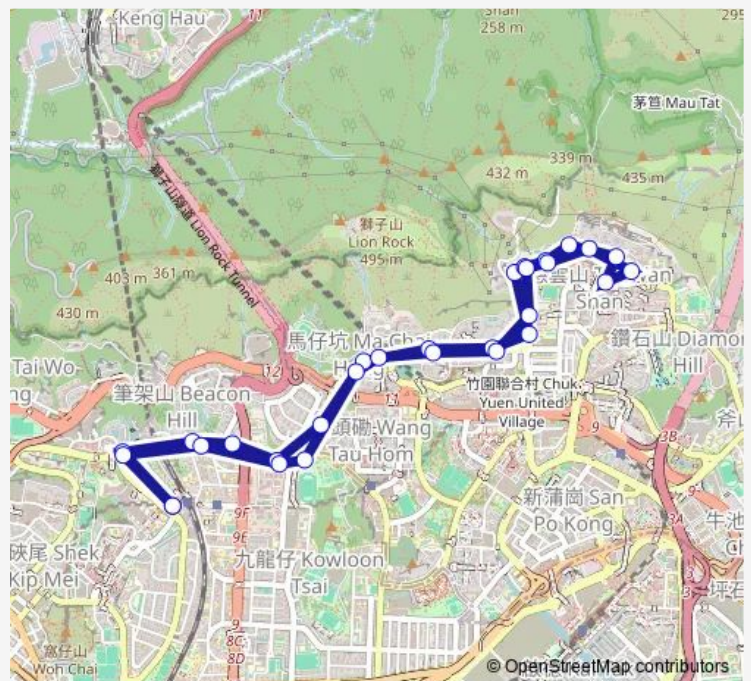

30 stops

[Open route schedule](#)

- Festival Walk Public Transport Terminus|Festival Walk
- Cornwall Street, Near Mount Beacon Tower 1|Cornwall Street, Near Mount Beacon Tower 1
- Cornwall Street, Near Hillsea Court
- Cornwall Street, Near Cornwall Terrace
- Junction Road, Near KAM Shing Road Recreation Ground
- Chuk Yuen Road, Near KA WUI House, KA Keung Court
- Chuk Yuen Road, Near Grace Methodist Church Kindergarten, TIN Wang Court|Chuk Yuen Road, Opposite TIN Wang Court CAR Park
- Chuk Yuen Road, Near Pang Ching Court|Chuk Yuen Road, Near Pang Ching Court|Chuk Yuen Road, Pang Ching Court
- Chuk Yuen Road, Chuk Yuen Sports Centre|Chuk Yuen Road, Near Tung Yuen House, Chuk Yuen (North) Estate|Chuk Yuen Road, Near Tung Yuen House, Chuk Yuen (North) Estate
- Shatin Pass Road, Near MUI Yuen House, Chuk Yuen (North) Estate
- TSZ WAN Shan Road, Outside WO TIN House, Shatin Pass Estate
- TSZ WAN Shan Road, Near Shun TIN House, Shatin Pass Estate
- TSZ WAN Shan Road, Near TSZ WAN Kok
- TSZ WAN Shan Road, Near OI Cheung House, TSZ OI Court Stage I & II

Route schedule

Festival Walk Public Transport Terminus|Festival Walk —
 Festival Walk Public Transport Terminus|Festival Walk

Monday	06:20-23:28
Tuesday	06:20-23:28
Wednesday	06:20-23:28
Thursday	06:20-23:28
Friday	06:20-23:28
Saturday	06:20-23:28
Sunday	06:20-23:28

Route info

Direction: Festival Walk Public Transport Terminus|Festival Walk

Stops: 30

Trip Duration: 0 hour 32 min

73 — Festival Walk Public Transport Terminus - TSZ WAN Shan Shopping Centre (Circular) **BusMaps**

TSZ WAN Shan Road, Near Islamic Dharwood PAU Memorial Primary School, Islamic Dharwood PAU Memorial School

TSZ WAN Shan Road, Near TSZ WAN Shan Road Sitting-OUT Area

Shatin Pass Road, Outside Wong TAI SIN Hospital