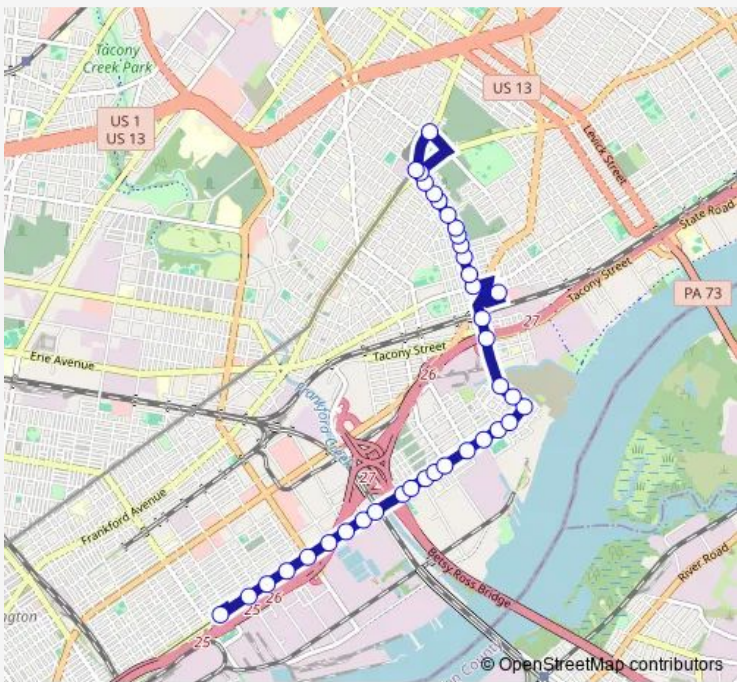

Bus 73 Frankford TC to Richmnd-Westmorelnd

[Go to website](#)

Direction
 Richmond St & Westmoreland St - Fs — Frankford Transit Center - Rt 25
 37 stops
[Open route schedule](#)

- Richmond St & Westmoreland St - Fs
- Richmond St & Ontario St - Fs
- Richmond St & Tioga St
- Richmond St & Venango St
- Richmond St & Castor Av
- Richmond St & Butler St
- Richmond St & Wheatsheaf Ln
- Richmond St & Luzerne St
- Richmond St & Lewis St
- Richmond St & Berkshire St - Fs
- Richmond St & Alresford St
- Richmond St & Bristol St
- Richmond St & Sellers St
- Richmond St & Orthodox St
- Richmond St & Lefevre St
- Richmond St & Buckius St
- Richmond St & Ash St
- Richmond St & Kirkbride St
- Richmond St & Bridge St
- Bridge St & Salmon St
- Bridge St & Thompson St

Route schedule

Richmond St & Westmoreland St - Fs — Frankford Transit Center - Rt 25

Monday	01:00-00:11 ⁺¹
Tuesday	01:00-00:11 ⁺¹
Wednesday	01:00-00:11 ⁺¹
Thursday	01:00-00:11 ⁺¹
Friday	01:00-00:11 ⁺¹
Saturday	01:00-00:11 ⁺¹
Sunday	01:00-00:11 ⁺¹

Route info

Direction: Richmond St & Westmoreland St - Fs

Stops: 37

Trip Duration: 0 hour 23 min

73 — FTC to Richmond-Westmoreland **BusMaps**

Bridge St & Tacony St

Bridge St & Eadom St - Fs

Shoppes at Wissinoming

Friday 00:40-23:50

Saturday 00:40-23:50

Sunday 00:40-23:50

Route info

Direction: Frankford Transit Center - Rt 25

Stops: 33

Trip Duration: 0 hour 21 min

Richmond St & Lewis St - Fs