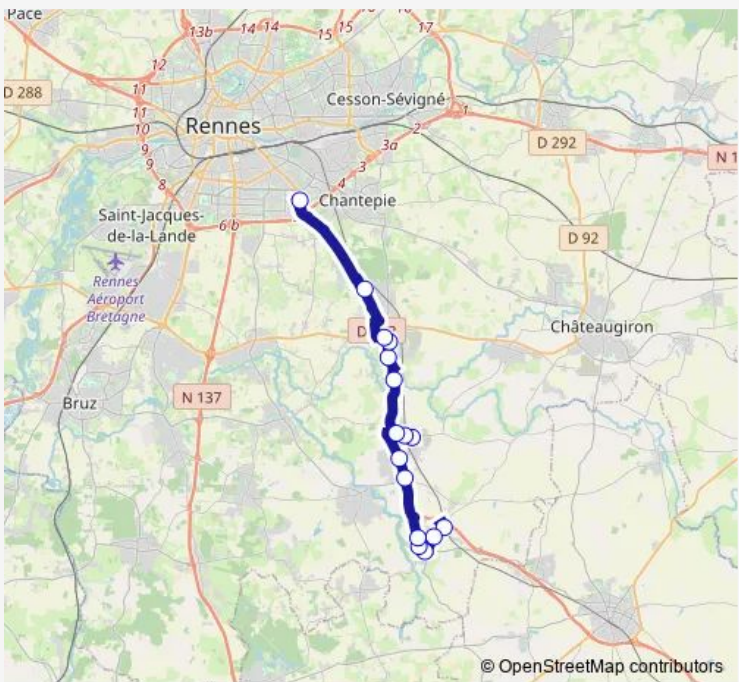

**Bus 73 Rennes (La Poterie) <> Vern-sur-Seiche <> Saint-Armel <> Corps-Nuds (Corps-Nuds Gare)**

[Go to website](#)

**Direction**  
 Corps-Nuds Gare — La Poterie  
 16 stops  
[Open route schedule](#)

- Corps-Nuds Gare
- Huberdières
- Place de Kildare
- Corps-Nuds Mairie
- Chêne Hervé
- Launay Garnier
- ZA Bourgbarré
- Saint-Armel Eglise
- Saint-Armel Gare
- Lande du Jardin
- Vaugon
- Croix Malinge
- Bel Air
- La Poste
- Champ Martin
- La Poterie

Route schedule  
 Corps-Nuds Gare — La Poterie

Monday	06:10-20:15
Tuesday	06:10-20:15
Wednesday	06:10-20:15
Thursday	06:10-20:15
Friday	06:10-20:15
Saturday	07:10-20:15
Sunday	—

Route info  
 Direction: Corps-Nuds Gare  
 Stops: 16  
 Trip Duration: 0 hour 31 min

73 — Rennes (La Poterie) <> Vern-sur-Seiche <> Saint-Armel <> Corps-Nuds (Corps-Nuds Gare) **BusMaps**

## Route info

Direction: La Poterie

Stops: 17

Trip Duration: 0 hour 34 min

73 Bus time schedules and route maps are available in an offline PDF at [busmaps.com](https://busmaps.com). Use the [busmaps.com](https://busmaps.com) website to see live bus times, train schedule or subway schedule, and step-by-step directions for all public transit in Rennes