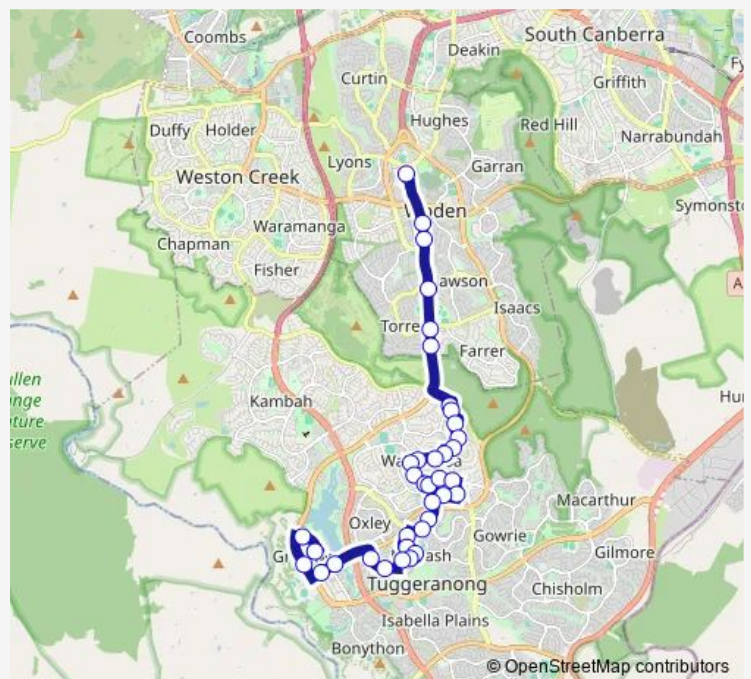

Sternberg Cr before Houston St

Sternberg Cr after Whiteman St

Sternberg Cr after Langdon Av

Erindale Interchange Plt 2

Route schedule

Woden Temporary Interchange Plt 1 — Tuggeranong Interchange Arrivals

Monday 06:01-22:01

Tuesday 06:01-22:01

Wednesday 06:01-22:01

Thursday 06:01-22:01

Friday 06:01-22:01

Saturday 06:32-23:32

Sunday 07:32-19:32

Route info

Direction: Woden Temporary Interchange Plt 1

Stops: 37

Trip Duration: 0 hour 39 min

73 — Tuggeranong to Woden via Monash & Wanniasa **BusMaps**

McBryde Cr opp Erindale College

Amsinck St after McBryde Cr

Harricks Cr after 1st Cracknell St

Harricks Cr after 1st Michell St

Wednesday 05:41-22:15

Thursday 05:41-22:15

Friday 05:41-22:15

Saturday 06:47-23:47

Sunday 07:47-19:47

Route info

Direction: Tuggeranong Interchange Plt 3

Stops: 37