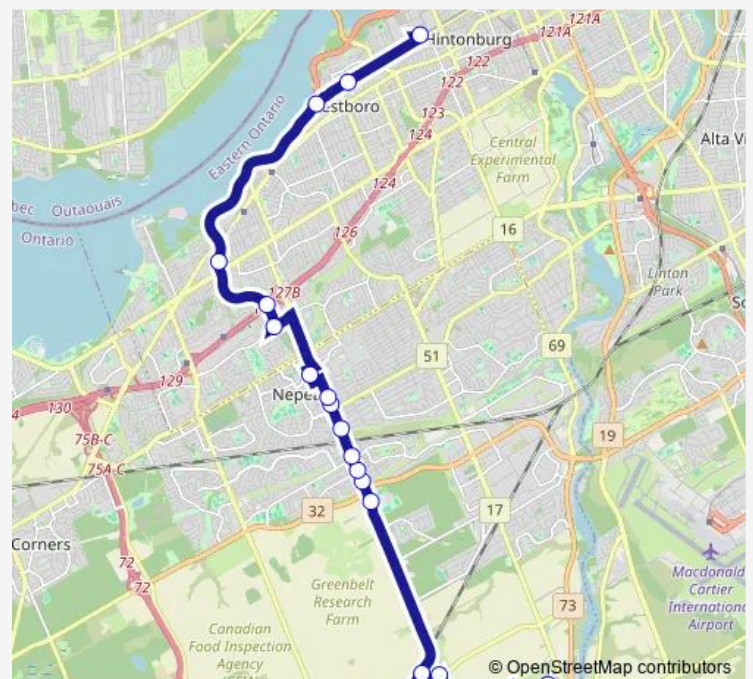

### Route schedule

Leikin / Beckstead — Tunney'S Pasture C

Monday 14:36-18:54

Tuesday 14:36-18:54

Wednesday 14:36-18:54

Thursday 14:36-18:54

Friday 14:36-18:54

Saturday —

### Route info

Direction: Leikin / Beckstead

Stops: 20

Trip Duration: 0 hour 35 min

73

**Direction**

Tunney'S Pasture F — Leikin / Beckstead

21 stops