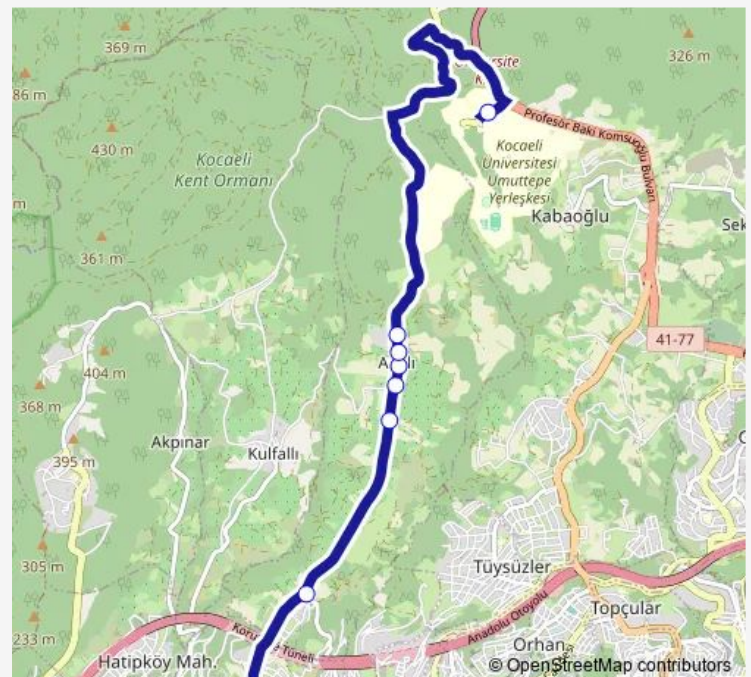

Monday 08:00-22:05

Tuesday 08:00-22:05

Wednesday 08:00-22:05

Thursday 08:00-22:05

Friday 08:00-22:05

Saturday —

Sunday —

Route info

Direction: Radar Depolama Alanı

Stops: 8

Trip Duration: 0 hour 12 min

73 — Arizli Yurt-Umuttepe

BusMaps

Direction

Umuttepe Peronlar — Radar Depolama Alani 1

11 stops

Wednesday 09:50-22:30

Thursday 09:50-22:30

Friday 09:50-22:30

Saturday —

Sunday —

Route info

Direction: Umuttepe Peronlar

Stops: 11