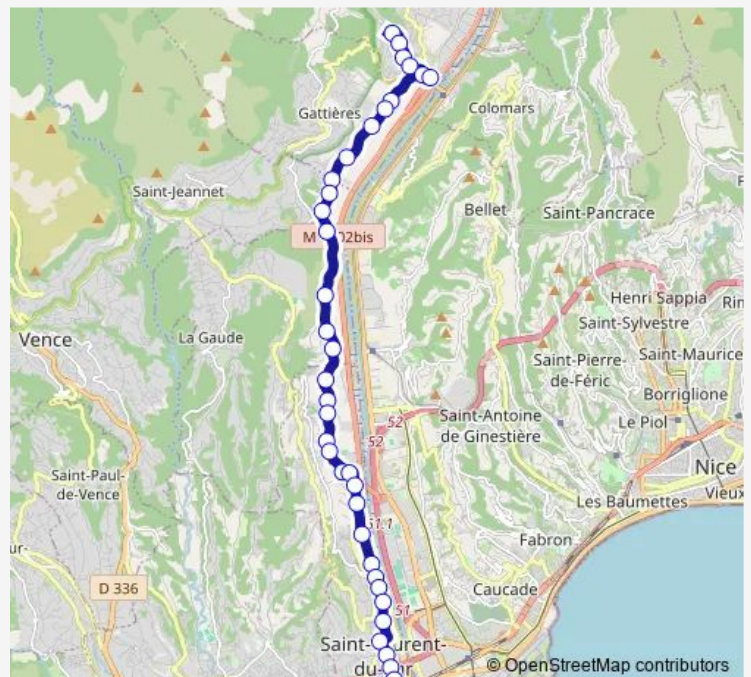

Thursday 05:50-19:40

Friday 05:50-19:40

Saturday 07:20-18:40

Sunday 08:15-14:15

Route info

Direction: Médiathèque

Stops: 38

Trip Duration: 0 hour 35 min