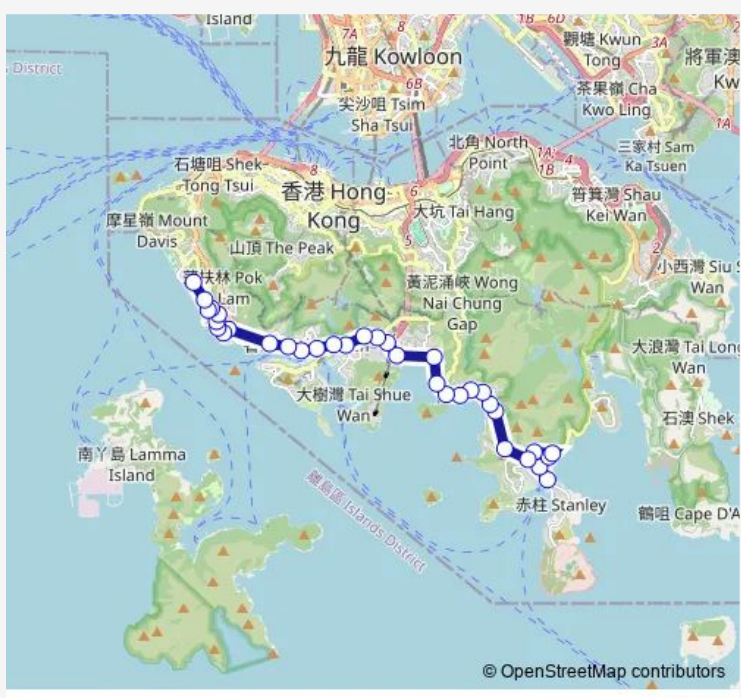

# Bus 73 Cyberport - Stanley Market

[Go to website](#)

**Direction**  
 [Ctb] Stanley Village — [Ctb] Cyberport[[Kmb+Ctb] Cyberport BUS Terminus/<Br>Cyberport  
 34 stops  
[Open route schedule](#)

- [Ctb] Stanley Village
- [Ctb] Stanley Mound Road, Stanley Village Road
- [Ctb] Stanley Beach Road, Stanley Village Road
- [Ctb] Stanley GAP Road Interchange, Stanley GAP Road
- [Ctb] Stanley GAP Road
- [Ctb] Wilson Trail, Stanley GAP Road
- [Ctb] Headland Road, Repulse BAY Road
- [Ctb] 102 Repulse BAY Road, Repulse BAY Road
- [Ctb] 90 Repulse BAY Road, Repulse BAY Road
- [Ctb] Repulse BAY Villa, Repulse BAY Road
- [Ctb] Repulse BAY Beach, Repulse BAY Road
- [Ctb] Belleview Drive, Repulse BAY Road
- [Ctb] Island Club, Island Road
- [Ctb] Deepdene, Island Road
- [Ctb] Deep Water Bay, Island Road
- [Ctb] Hong Kong Country Club, Wong Chuk Hang Road
- [Ctb] Wong Chuk Hang SAN Wai, Wong Chuk Hang Road
- [Ctb] Wong Chuk Hang Sports Centre, Wong Chuk Hang Road
- [Ctb] Wong Chuk Hang Recreation Ground, Wong Chuk Hang Road[[Kmb+Ctb] Wong Chuk Hang Recreation

**Route schedule**  
 [Ctb] Stanley Village — [Ctb] Cyberport[[Kmb+Ctb] Cyberport BUS Terminus/<Br>Cyberport

Monday	07:15-20:15
Tuesday	07:15-20:15
Wednesday	07:15-20:15
Thursday	07:15-20:15
Friday	07:15-20:15
Saturday	07:20-20:15
Sunday	07:30-21:15

**Route info**  
 Direction: [Ctb] Stanley Village  
 Stops: 34  
 Trip Duration: 0 hour 57 min

73 — Cyberport - Stanley Market **BusMaps**

Ground/<Br>Aberdeen Sports Ground, Wong Chuk Hang Road

[Ctb] NAM Long Shan Road, Wong Chuk Hang Road[[Kmb+Ctb] NAM Long Shan Road/<Br>Nam Long Shan Road, Wong Chuk Hang Road