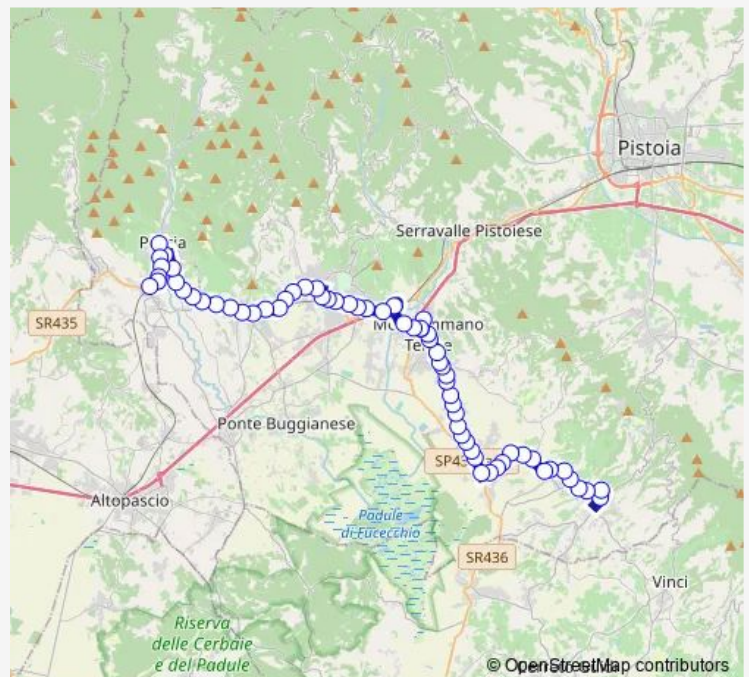

### Route schedule

Lamporecchio (Capolinea) — Pescia (Stazione Fs)

Monday 13:55-16:49

Tuesday 13:55-16:49

Wednesday 13:55-16:49

Thursday 13:55-16:49

Friday 13:55-16:49

Saturday 13:55-16:49

### Route info

Direction: Lamporecchio (Capolinea)

Stops: 57

Trip Duration: 1 hour 9 min

73 — Lamporecchio-Montecatini-Pescia

Cintolese (Via Del Carro)

I Violi

Podere Colmate