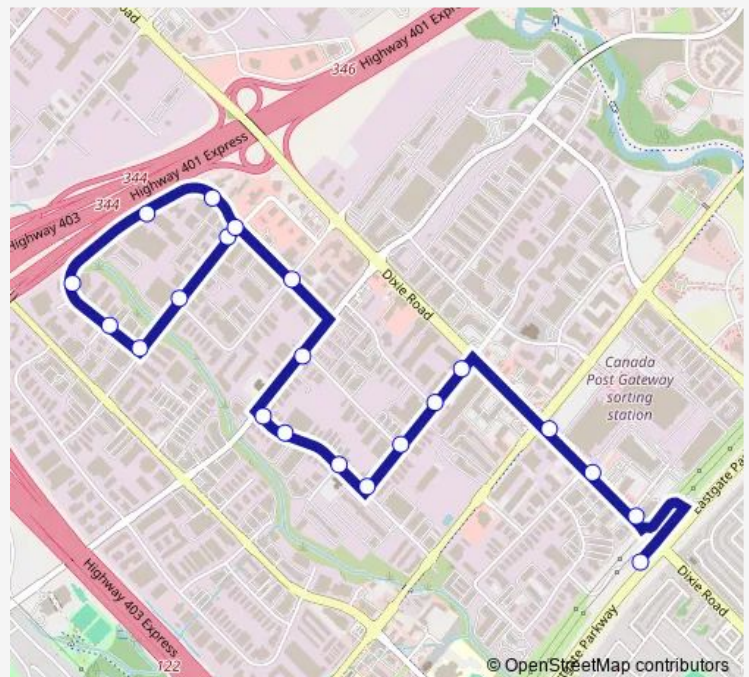

Ambler Dr At Aerowood Dr

Kamato Rd At Ambler Dr

Kamato Rd At Aerowood Dr

Kamato Rd At Ambler Dr

Ambler Dr At Jayson Crt

Ambler Dr North Of Ronsa Crt

Ambler Dr East Of Ronsa Crt

Ambler Dr North Of Kamato Rd

Ambler Dr At Kamato Rd

Route schedule

Dixie Station East Platform A — Ambler Dr At Kamato Rd

Monday 05:54-18:58

Tuesday 05:54-18:58

Wednesday 05:54-18:58

Thursday 05:54-18:58

Friday 05:54-18:58

Saturday —

Sunday —

Route info

Direction: Dixie Station East Platform A

Stops: 21

Trip Duration: 0 hour 11 min

73 — Kamato

Direction

Ambler Dr At Kamato Rd — Dixie Station West Platform B

13 stops

[Open route schedule](#)

Ambler Dr At Kamato Rd

Ambler Dr At Aerowood Dr

Ambler Dr At Matheson Blvd

Matheson Blvd At Bradco Blvd

Maingate Dr South Of Matheson Blvd