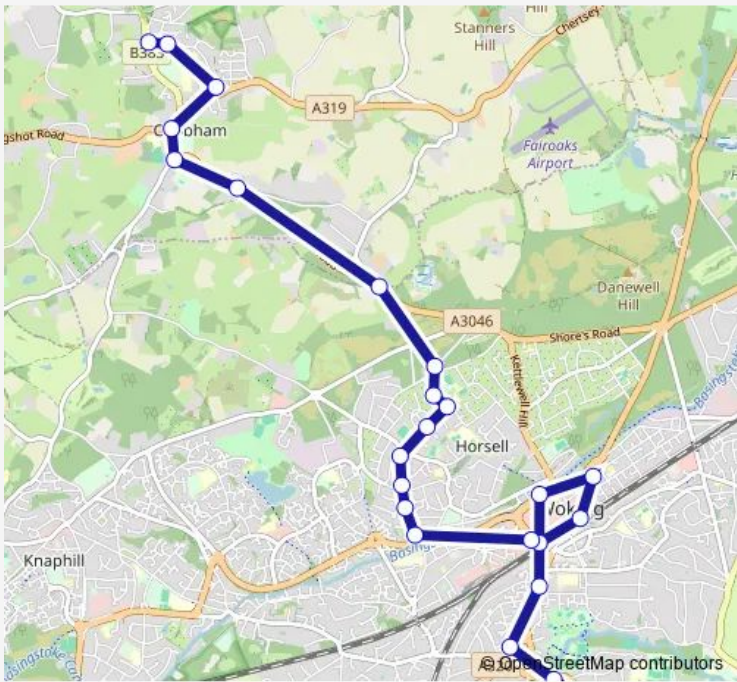

Bus 73 Woking - Horsell - Chobham

[Go to website](#)

**Direction**  
 Woking Railway Station — Bowling Green Road  
 15 stops  
[Open route schedule](#)

- Woking Railway Station
- High Street Link Road
- Town Quay
- The Wheatsheaf
- Horsell Rise
- Kettlewell Close
- Kettlewell Drive
- Cheapside
- Mimbridge
- Sandpit Hall Road
- Village Hall
- Benhams Corner
- Delta Road
- Windsor Court Road
- Bowling Green Road

Route schedule  
 Woking Railway Station — Bowling Green Road

Monday	07:10-07:20
Tuesday	07:10-07:20
Wednesday	07:10-07:20
Thursday	07:10-07:20
Friday	07:10-07:20
Saturday	—
Sunday	—

Route info  
 Direction: Woking Railway Station  
 Stops: 15  
 Trip Duration: 0 hour 25 min

Town Quay

Board School Road

Woking Railway Station

High Street Link Road

Goldsworth Road

Lockfield Drive

St Mary's Road

Bury Lane

## Route info

Direction: Delta Road

Stops: 15

Trip Duration: 0 hour 16 min