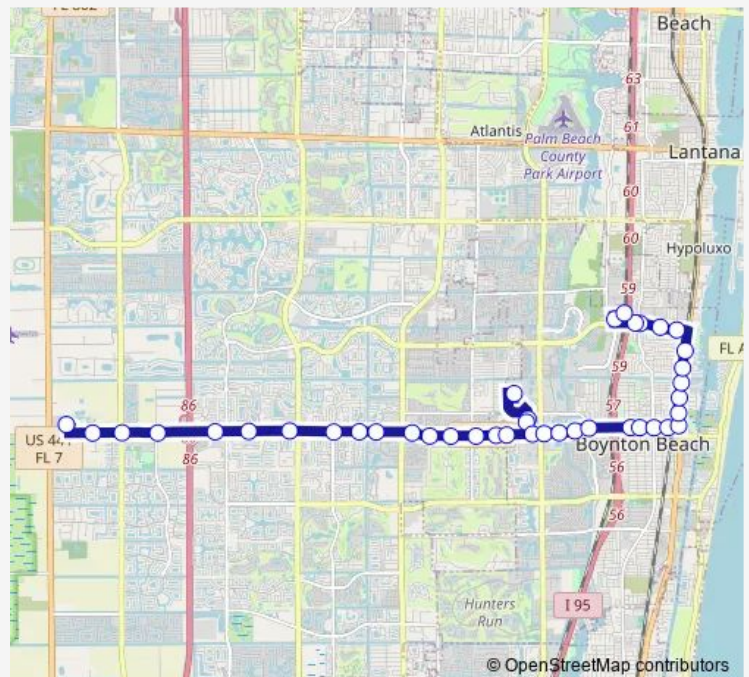

Boynton BCH Blvd at Casablanca Apts

Boynton BCH Blvd at Bld1313

Boynton BCH Blvd at Bld1413

Boynton BCH Blvd at Bld1511

Route schedule

BYB TRS at BUS Trm — Bethesda Hospital W at Trml

Monday 05:25-19:07

Tuesday 05:25-19:07

Wednesday 05:25-19:07

Thursday 05:25-19:07

Friday 05:25-19:07

Saturday 08:20-18:20

Sunday 08:10-18:20

Route info

Direction: BYB TRS at BUS Trm

Stops: 38

Trip Duration: 0 hour 51 min

73 — BYB X-Town via Boynton Beach

Winchester Blvd at OLD Navy

Bbch Mall at W Ent

Winchester Blvd at WAL-Mart E Ent

Boynton BCH Blvd at Bld1601

Boynton BCH Blvd at Knuth Rd

Boynton BCH Blvd at Lawrence Rd

Direction: Bethesda Hospital W at Trml

Stops: 40

Trip Duration: 1 hour 0 min

Boynton BCH Blvd at NW 2ND St

Boynton BCH Blvd at Seacrest Blvd

Boynton BCH Blvd at NE 3RD St

Federal HWY at Boynton BCH Blvd

Federal HWY at NE 6TH Ave