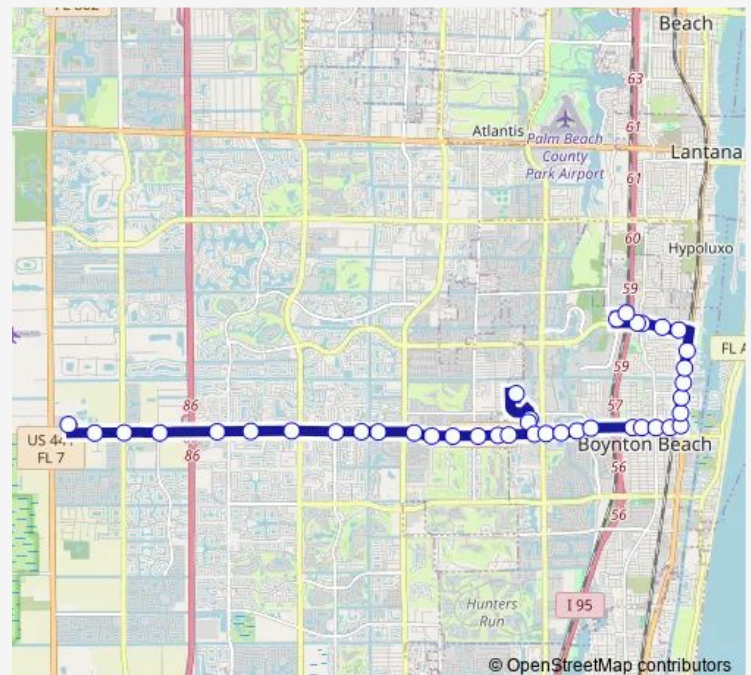

Boynton BCH Blvd at Knuth Rd

Winchester Blvd at OLD Navy

Bbch Mall at W Ent

Winchester Blvd at WAL-Mart E Ent

Boynton BCH Blvd at 31st TER S

Boynton BCH Blvd at Congress Ave

**Route schedule**

Bethesda Hospital W at Trml — BYB TRS at BUS Trm

Monday 05:32-20:05

Tuesday 05:32-20:05

Wednesday 05:32-20:05

Thursday 05:32-20:05

Friday 05:32-20:05

Saturday 08:15-18:15

Sunday 08:05-18:15

**Route info**

Direction: Bethesda Hospital W at Trml

Stops: 40

Trip Duration: 0 hour 52 min

73 — BYB X-Town via Boynton Beach

Boynton BCH Blvd at Lake Ter

Boynton BCH Blvd at Leisureville Bl

Boynton BCH Blvd at NW 8TH St

Boynton BCH Blvd at NW 3RD St

Boynton BCH Blvd at NW 2ND St

Boynton BCH Blvd at Seacrest Blvd

Boynton BCH Blvd at NE 3RD St

Federal HWY at Boynton BCH Blvd

Federal HWY at NE 6TH Ave

Federal HWY at NE 9TH Ave