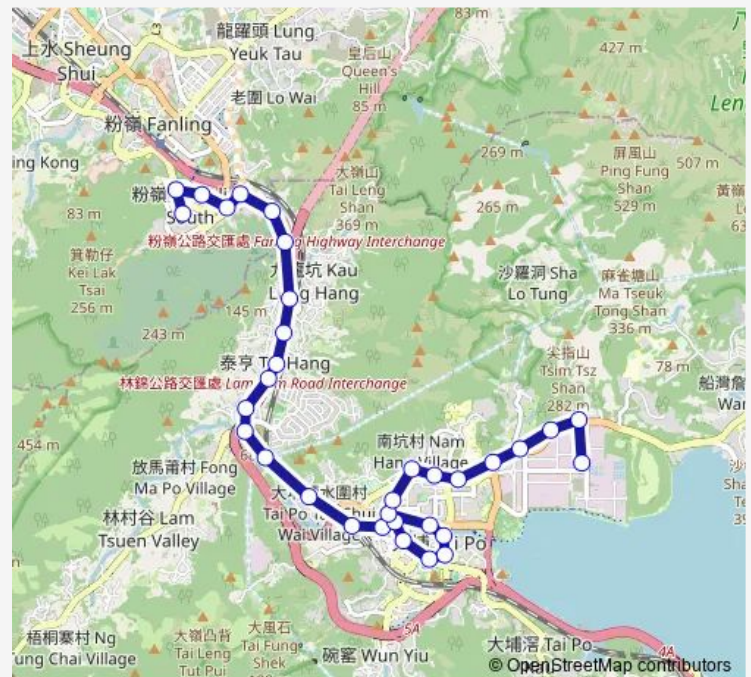

### Route schedule

[Kmb] TAI PO Industrial Estate — [Kmb] WAH Ming Bbi

Monday 05:45

Tuesday 05:45

Wednesday 05:45

Thursday 05:45

Friday 05:45

Saturday —

### Route info

Direction: [Kmb] TAI PO Industrial Estate

Stops: 35

Trip Duration: 0 hour 53 min

73 — Fanling (WAH Ming) - TAI PO Industrial Estate

[Ctb] Kwong FUK Road[[Kmb+Ctb] Kwong FUK Road  
BBI/<Br>Kwong FUK Road[[Kmb] Kwong FUK Road  
Bbi][Lwb] Kwong FUK Road TAI Po