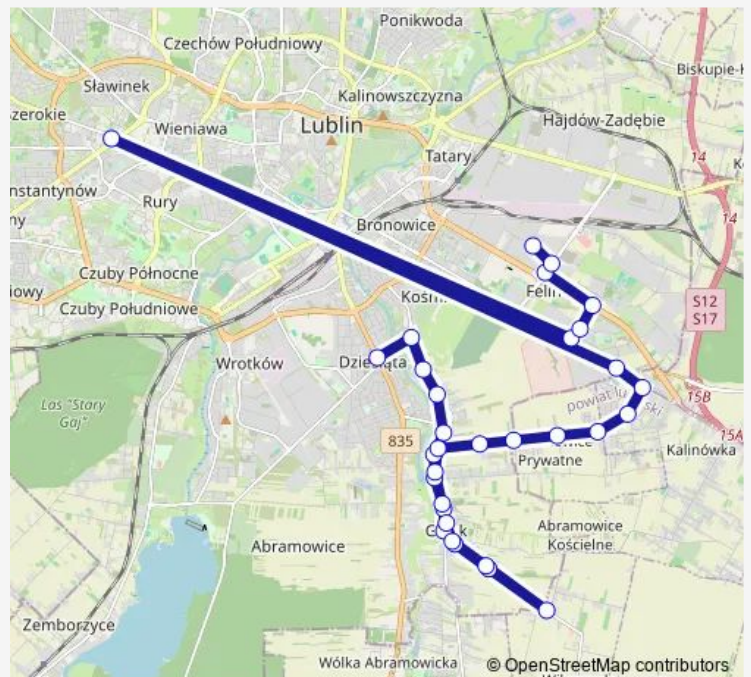

Direction

Felin 01 — Dworzec Lublin 52

2 stops

[Open route schedule](#)

Felin 01

Dworzec Lublin 52

Route schedule

Felin 01 — Dworzec Lublin 52

Monday	19:40
Tuesday	—
Wednesday	—
Thursday	—
Friday	—
Saturday	—
Sunday	19:40

Route info

Direction: Felin 01

Stops: 2

Trip Duration: 0 hour 15 min

Direction

Pancerniaków Felicity 02 — Mickiewicza 02

31 stops