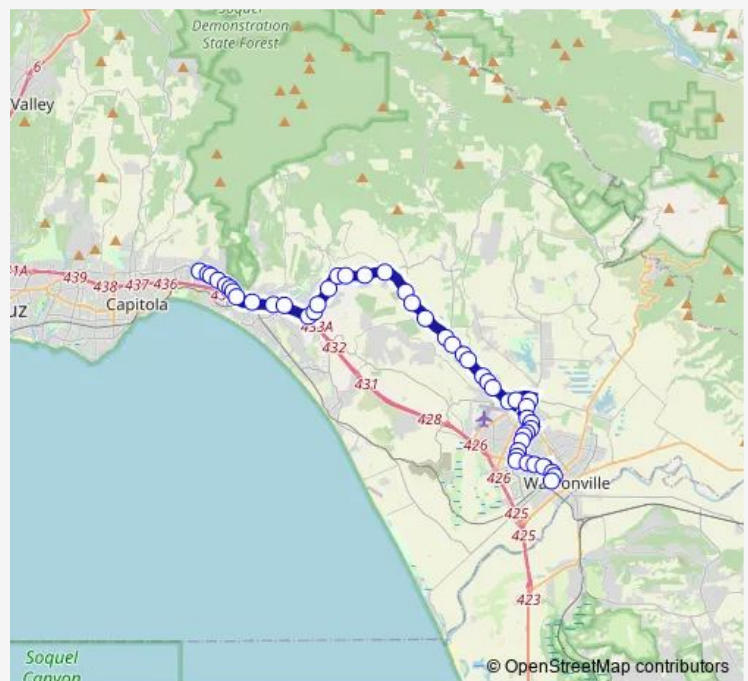

Freedom Blvd & Bowker Rd

Freedom Blvd (Filipino Community Center)

Freedom Blvd (Rider Apples)

Freedom Blvd (#2672)

Route schedule

Watsonville Transit Center - Lane 2 — Soquel Dr & Cabrillo College Dr

Monday 05:35-21:45

Tuesday 05:35-21:45

Wednesday 05:35-21:45

Thursday 05:35-21:45

Friday 05:35-21:45

Saturday 06:00-22:00

Sunday 06:00-22:00

Route info

Direction: Watsonville Transit Center - Lane 2

Stops: 46

Trip Duration: 0 hour 37 min

73 — Soquel/Freedom/Cabrillo

Freedom Blvd (#2716)

Freedom Blvd (Manns Apples)

Freedom Blvd & Corralitos Rd

Freedom Blvd & Eagle Ridge (Scott Park)

Freedom Blvd & Pleasant Valley Rd

Friday 06:15-23:40

Saturday 07:00-23:00

Sunday 07:00-23:00

Route info

Direction: Soquel Dr & Cabrillo College Dr

Stops: 48

Trip Duration: 0 hour 33 min

Freedom Blvd (#2718)