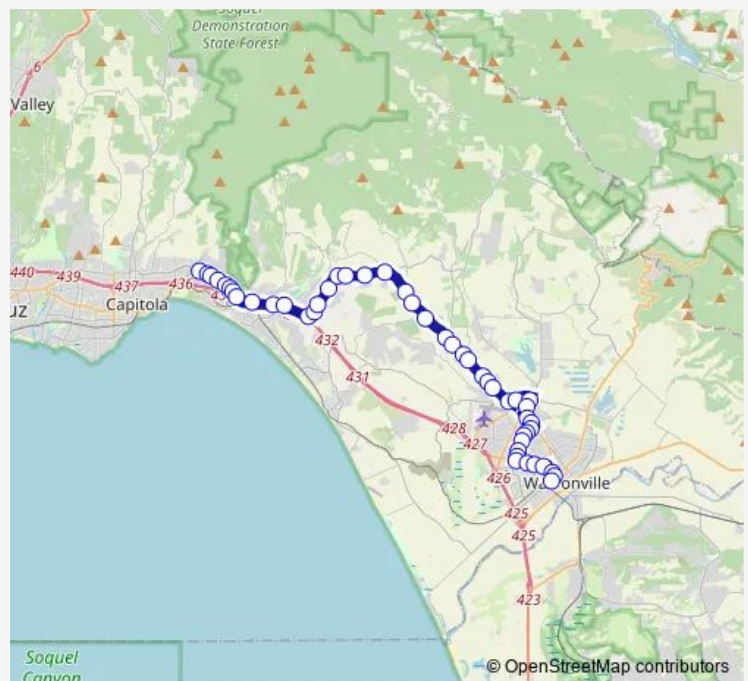

Freedom Blvd & Bowker Rd

Freedom Blvd (Filipino Community Center)

Freedom Blvd (Rider Apples)

Freedom Blvd (#2672)

Route schedule

Watsonville Transit Center - Lane 2 — Soquel Dr & Cabrillo College Dr

Monday 05:35-21:45

Tuesday 05:35-21:45

Wednesday 05:35-21:45

Thursday 05:35-21:45

Friday 05:35-21:45

Saturday 06:00-22:00

Sunday 06:00-22:00

Route info

Direction: Watsonville Transit Center - Lane 2

Stops: 46

Trip Duration: 0 hour 52 min

73 — Soquel/Freedom/Cabrillo

Freedom Blvd (#2716)

Freedom Blvd (Manns Apples)

Freedom Blvd & Corralitos Rd

Freedom Blvd & Eagle Ridge (Scott Park)

Freedom Blvd & Pleasant Valley Rd

Friday 06:15-23:40

Saturday 07:00-23:00

Sunday 07:00-23:00

Route info

Direction: Soquel Dr & Cabrillo College Dr

Stops: 48

Trip Duration: 0 hour 42 min

Freedom Blvd (#2718)