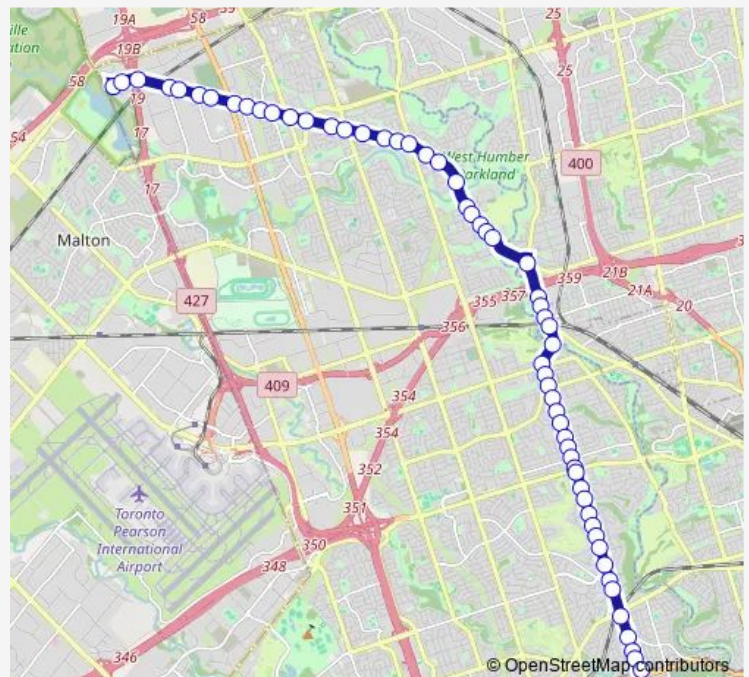

Bus 73 Royal York

[Go to website](#)

Direction
 Royal York Station — Claireport Cres (West) at Albion Rd
 62 stops
[Open route schedule](#)

- Royal York Station
- Royal York Rd at King Georges Rd
- Royal York Rd at Tremayne Ave
- Royal York Rd at Kingsgrove Blvd
- Royal York Rd at Usher Ave
- Royal York Rd at Dundas St West
- Royal York Rd at Strath Humber Crt
- Royal York Rd at Ashley Park Rd (North) North Side
- Royal York Rd at Anglesey Blvd North Side
- Royal York Rd at Romney Rd
- Royal York Rd at Glendarling Rd
- Royal York Rd at Bell Royal Crt North Side
- Royal York Rd at Country Club Dr
- Royal York Rd at North Dr North Side
- Royal York Rd at Allanhurst Dr
- Royal York Rd at Eglinton Ave West
- Royal York Rd at La Rose Ave
- Royal York Rd at Renault Cres North Side
- Royal York Rd at Chapman Rd
- Royal York Rd at Trehorne Dr
- Royal York Rd at Weston Wood Rd North Side

Route schedule

Royal York Station — Claireport Cres (West) at Albion Rd

Monday	04:55-01:00 ⁺¹
Tuesday	04:55-01:00 ⁺¹
Wednesday	04:55-01:00 ⁺¹
Thursday	04:55-01:00 ⁺¹
Friday	04:55-01:00 ⁺¹
Saturday	04:45-01:00 ⁺¹
Sunday	08:01-00:59 ⁺¹

Route info

Direction: Royal York Station
 Stops: 62
 Trip Duration: 0 hour 50 min

■ 73 — Royal York

Royal York Rd at Yorkleigh Ave

Royal York Rd at Lawrence Ave West

Royal York Rd at Royaleigh Ave

Royal York Rd at Dixon Rd

Stops: 58

Trip Duration: 0 hour 40 min

Albion Rd at Shendale Dr East Side

Albion Rd at Armel Crt

Weston Rd at Albion Rd South Side

Weston Rd at Dee Ave

Weston Rd at Cardell Ave

Weston Rd at Oak St