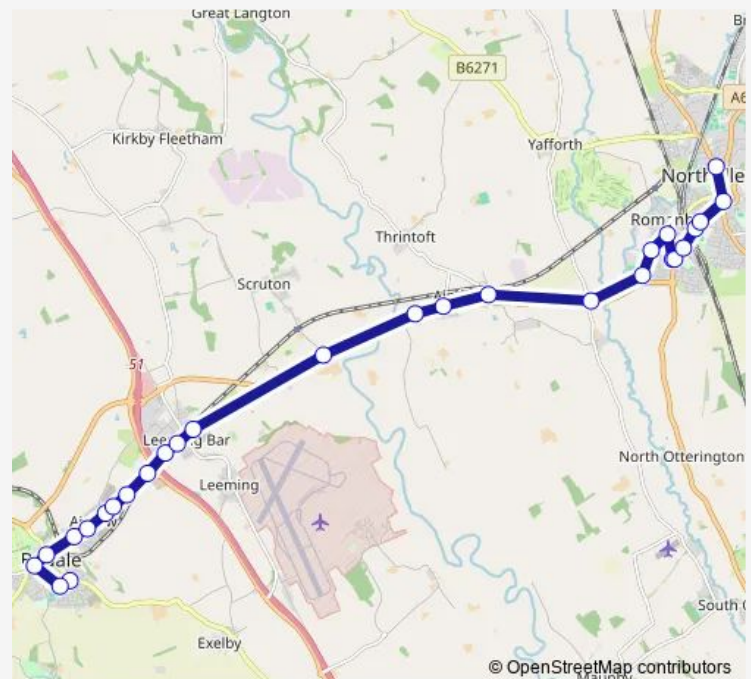

Thursday 07:45-18:38

Friday 07:45-18:38

Saturday 07:45-18:38

Sunday —

Route info

Direction: The Buck Inn

Stops: 29

Trip Duration: 0 hour 30 min

Monday 07:12-18:00

Tuesday 07:12-18:00

Wednesday 07:12-18:00

Thursday 07:12-18:00

Friday 07:12-18:00

Saturday 07:12-18:00

Sunday —

Route info