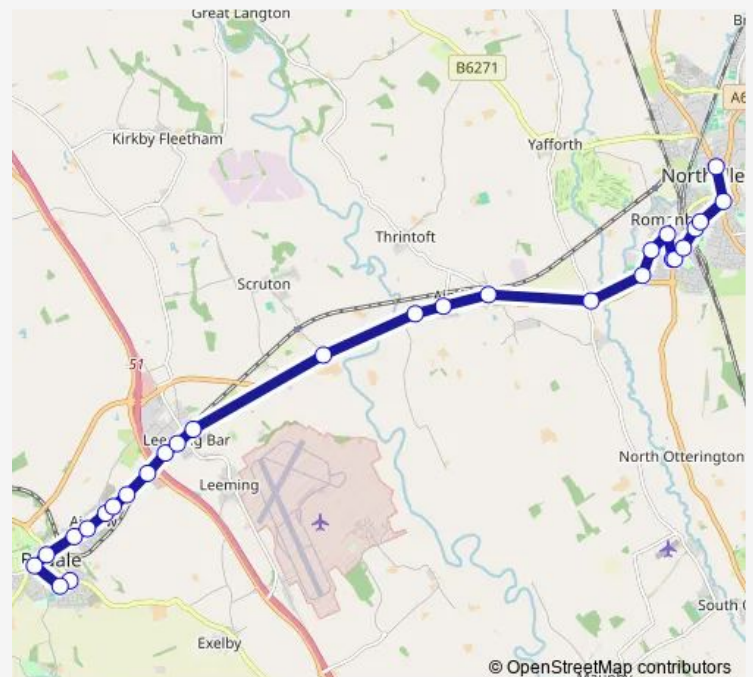

### Route schedule

The Buck Inn — Market Place

Monday 07:45-18:38

Tuesday 07:45-18:38

Wednesday 07:45-18:38

Thursday 07:45-18:38

Friday 07:45-18:38

Saturday 07:45-18:38

### Route info

Direction: The Buck Inn

Stops: 29

Trip Duration: 0 hour 30 min

73

Wyndale

Garden Centre

St Mary & St Josephs Church