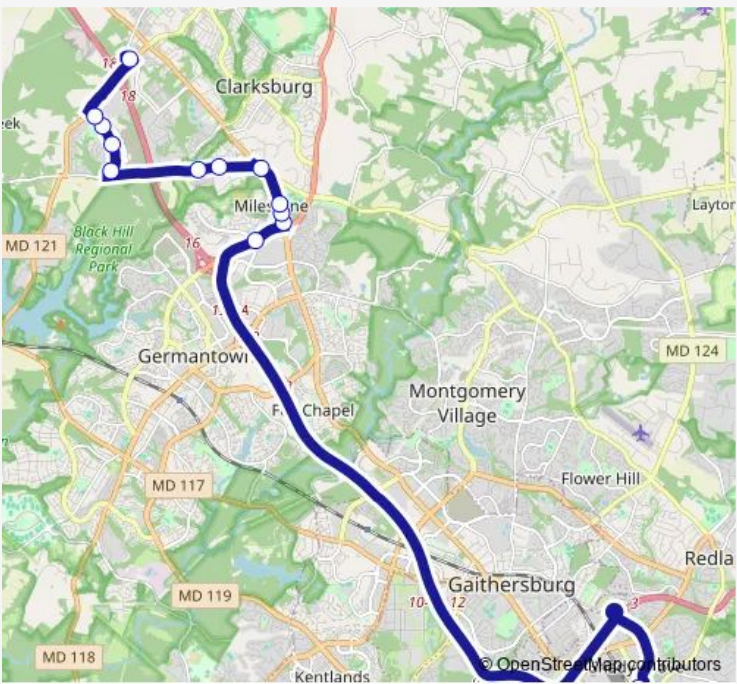

Bus 73 73-Shady Grove-Gateway Center

[Go to website](#)

Direction
 Shady Grove Station & BAY A - East — Clarksburg RD & Gateway Center Dr
 13 stops
[Open route schedule](#)

- Shady Grove Station & BAY A - East
- Ridge RD & Observation Dr
- Frederick RD & Ridge Rd
- Frederick RD & Stardrift Dr
- Frederick RD & Milestone Manor Ln
- Frederick RD & Greenbrook Dr
- W OLD Baltimore RD & Manor Crest Ln
- W OLD Baltimore RD & Fernberry Ln
- Broadway AVE & Fulmer Ave
- Broadway AVE & Skimmer St
- Broadway AVE & Byrne Park Dr
- Broadway AVE & Wellspring Ave
- Clarksburg RD & Gateway Center Dr

Route schedule
 Shady Grove Station & BAY A - East — Clarksburg RD & Gateway Center Dr

Monday	14:30-19:10
Tuesday	14:30-19:10
Wednesday	14:30-19:10
Thursday	14:30-19:10
Friday	14:30-19:10
Saturday	—
Sunday	—

Route info
 Direction: Shady Grove Station & BAY A - East
 Stops: 13
 Trip Duration: 0 hour 35 min

Direction

Clarksburg RD & Gateway Center Dr — Shady Grove Station & BAY A - East

13 stops

[Open route schedule](#)

Clarksburg RD & Gateway Center Dr

Broadway AVE & Wellspring Ave

Broadway AVE & Byrne Park Dr

Broadway AVE & Skimmer St

Broadway AVE & Fulmer Ave

W OLD Baltimore RD & Gorman Dr

W OLD Baltimore RD & Manor Crest Ln