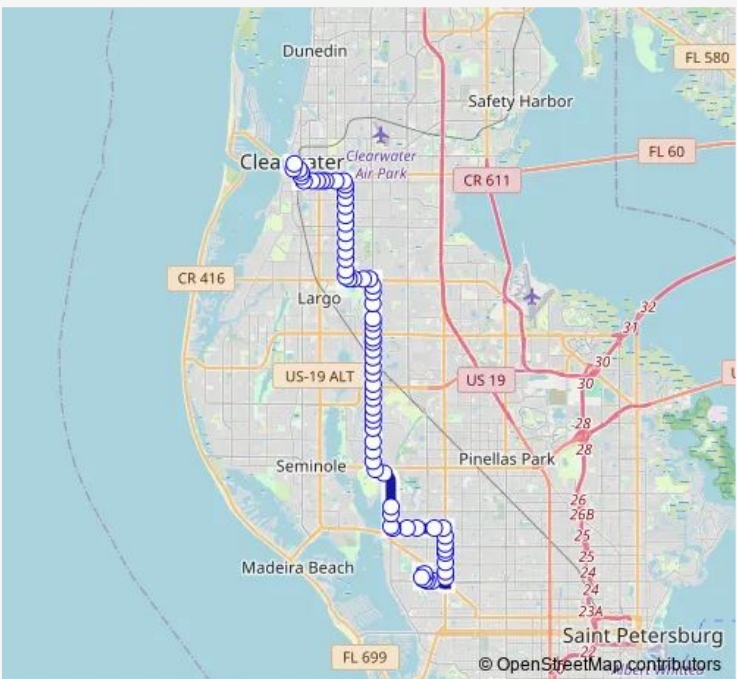

Bus 73 Tyrone Square Mall/Clearwater

[Go to website](#)

Direction
 Park ST Terminal - Platform - F — Tyrone Square Mall Shelter - A
 69 stops
[Open route schedule](#)

- Park ST Terminal - Platform - F
- Fort Harrison AVE S + Court St
- Chestnut ST + East AVE S
- Chestnut ST + Myrtle AVE S
- MLK AVE S + Chestnut St
- MLK AVE S + Turner St
- Druid RD NE + Fleetwood CIR N
- Druid RD E + Sherman Mcveigh Dr
- Druid RD E + Betty LN S
- Druid RD E + Hillcrest AVE S
- Druid RD E + SAN Remo AVE S
- Highland AVE S + Druid RD E
- Highland AVE S + Barry Rd
- Highland AVE S + Valencia St
- Highland AVE S + Orange St
- Highland AVE S + Seabreeze St
- Highland AVE + Belleair Rd
- Highland AVE + Southridge Dr
- Highland AVE + Cambridge Dr
- Highland AVE + Rosery Rd
- Highland AVE + Hillside Dr

Route schedule
 Park ST Terminal - Platform - F — Tyrone Square Mall Shelter - A

Monday	06:05-18:05
Tuesday	06:05-18:05
Wednesday	06:05-18:05
Thursday	06:05-18:05
Friday	06:05-18:05
Saturday	06:55-17:55
Sunday	—

Route info
 Direction: Park ST Terminal - Platform - F
 Stops: 69
 Trip Duration: 0 hour 55 min

73 — Tyrone Square Mall/Clearwater **BusMaps**

Highland AVE + 5TH Ave

Highland AVE + 2ND St

East BAY DR + Wertz Dr

East BAY DR + Lake Judy LEE Dr

East BAY DR + 19th ST Se

East BAY DR + 21st TER Se

Starkey RD + East BAY Dr

Starkey RD + 3949

East BAY DR + Starkey Rd

Starkey RD + 20th AVE Se

Starkey RD + 132nd Ave