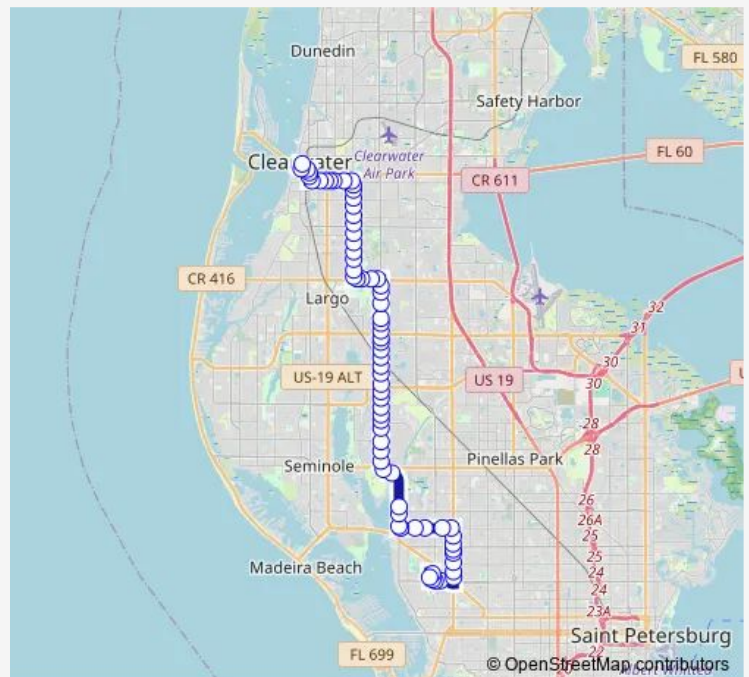

Druid RD E + Hillcrest AVE S

Druid RD E + SAN Remo AVE S

Highland AVE S + Druid RD E

Highland AVE S + Barry Rd

Highland AVE S + Valencia St

Highland AVE S + Orange St

Highland AVE S + Seabreeze St

Highland AVE + Belleair Rd

Highland AVE + Southridge Dr

Highland AVE + Cambridge Dr

Highland AVE + Rosery Rd

Highland AVE + Hillside Dr

**Route schedule**

Park ST Terminal - Platform - E — Tyrone Square Mall Shelter - A

Monday	06:05-18:05
Tuesday	06:05-18:05
Wednesday	06:05-18:05
Thursday	06:05-18:05
Friday	06:05-18:05
Saturday	06:55-17:55
Sunday	—

**Route info**

Direction: Park ST Terminal - Platform - E

Stops: 69

Trip Duration: 0 hour 55 min

73 — Tyrone Square Mall/Clearwater

Highland AVE + 5TH Ave

Highland AVE + 2ND St

East BAY DR + Wertz Dr

East BAY DR + Lake Judy LEE Dr

East BAY DR + 19th ST Se

East BAY DR + 21st TER Se

Starkey RD + East BAY Dr

Starkey RD + 3949

East BAY DR + Starkey Rd

Starkey RD + 20th AVE Se

Starkey RD + 132nd Ave