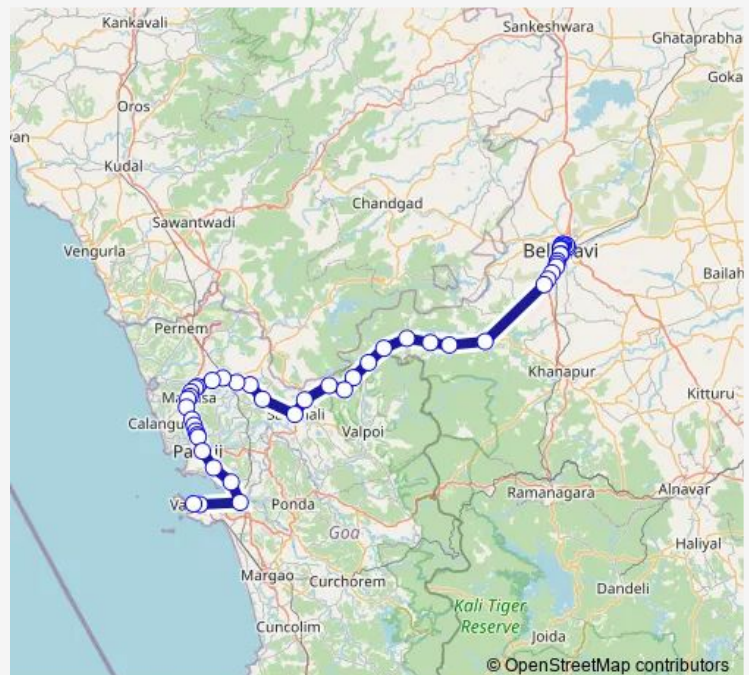

Court

Rani Channamma Circle

RIs College

Bogarves City

Bogarves

Belgavi Railway Bus Stand

Belgaum Railway Station Road

Tilakwadi 1st Gate

Thursday 13:30-15:15

Friday 13:30-15:15

Saturday 13:30-15:15

Sunday 13:30-15:15

Route info

Direction: Belgavi CBT Ksrtc

Stops: 48

Trip Duration: 5 hour 30 min

■ VSD60 — Vasco - Belgavi Cbt

BusMaps

Charavne Wadyar

Jamblikade

Keri Toll Naka

Poriem

Sankhali KTC Bus Stand

Bicholim KTC Bus Stand