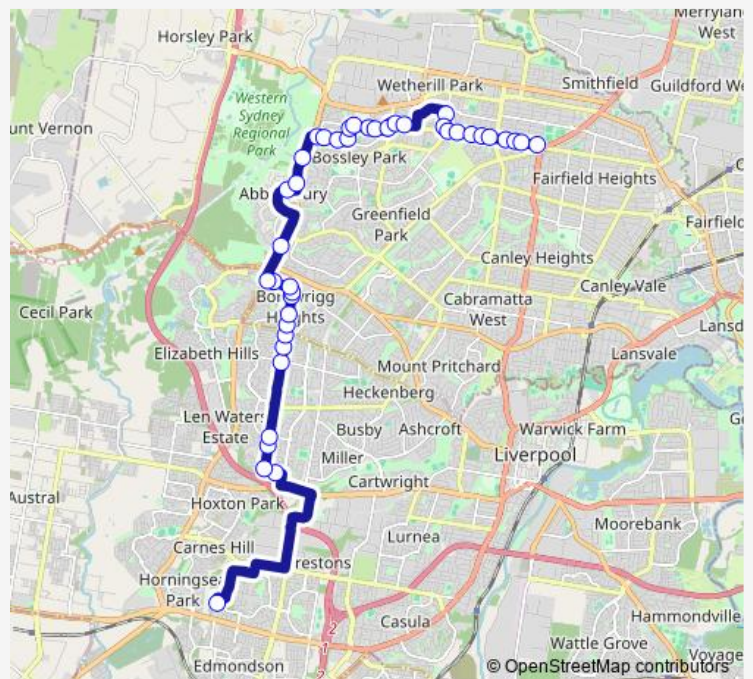

Wilson Rd Opp Dowland St

Bonnyrigg Heights Public School, Wilson Rd

Wilson Rd Opp Simpson Rd

Mount St Opp Garland Cres

Freeman Catholic College Mount St

John The Baptist Primary School, Mount St

Cowpasture Rd Before Bancroft Rd

Stockdale Cres After Gleeson Pl

Cowpasture Rd After Stockdale Cres

The Dairy, Cowpasture Rd

Bossley Rd At Quarry Rd

Route schedule

William Carey Christian School, School Grounds — Polding St Before Bourke St

Monday	15:15
Tuesday	15:15
Wednesday	15:15
Thursday	15:15
Friday	15:15
Saturday	—
Sunday	—

Route info

Direction: William Carey Christian School, School Grounds

Stops: 41

Trip Duration: 0 hour 52 min

Bossley Rd After Kanuka St

Polding St At Mary St

Polding St Opp Corio Rd

Polding St Before Wetherill St

Polding St At Dunkley St

Polding St After Gipps St

Polding St Opp Isis St

Polding St Before Bourke St

9534 School Bus time schedules and route maps are available in an offline PDF at busmaps.com. Use the busmaps.com website to see live bus times, train schedule or subway schedule, and step-by-step directions for all public transit in Liverpool