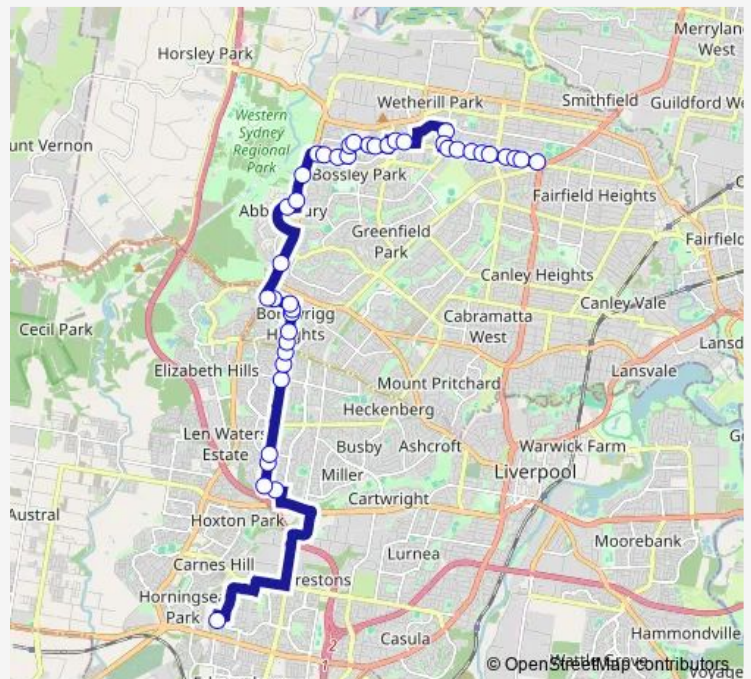

Wilson Rd Opp Dowland St

Bonnyrigg Heights Public School, Wilson Rd

Wilson Rd Opp Simpson Rd

Mount St Opp Garland Cres

Freeman Catholic College Mount St

Mount St Before Cowpasture Rd

Cowpasture Rd Before Bancroft Rd

Stockdale Cres Opp Gleeson Pl

Cowpasture Rd After Stockdale Cres

The Dairy, Cowpasture Rd

Bossley Rd At Quarry Rd

Route schedule

William Carey Christian School, School Grounds — Polding St Before Bourke St

Monday	15:15
Tuesday	15:15
Wednesday	15:15
Thursday	15:15
Friday	15:15
Saturday	—
Sunday	—

Route info

Direction: William Carey Christian School, School Grounds

Stops: 41

Trip Duration: 0 hour 52 min

9534 — William Carey Christian School to Smithfield

Quarry Rd At Bougainville Av

Bossley Park Shopping Centre, Mimosa Rd

Polding St Opp Butler Av

Polding St Opp Lyell St

William Stimson Public School, Lily St

Lily St Opp Langland St

Polding St Before Dickens Rd