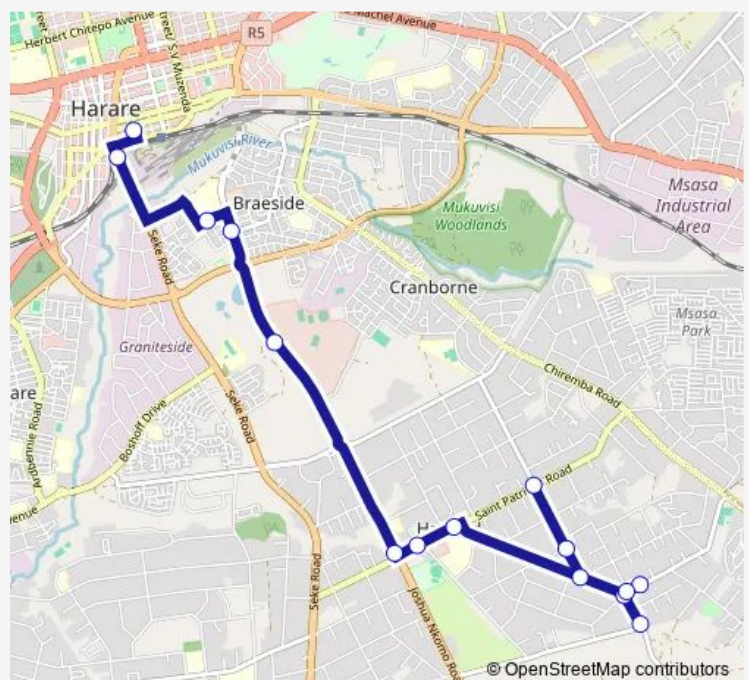

Corner Elgin Road and Twentydales Road

Corner Alexandra and Twentydales Road

Corner Harare Drive and Twentydales Road

Alexandra Drive Stop 2

Alexandra Drive Stop 1

Corner Twentydales Road and Kilwinning Road

Hatfield Clinic

Hatfield Infant School

Corner Joshua Nkomo Road and Saint Patrick's Road

Commando, Joshua Nkomo Road

Corner Benghazi Road and Joshua Nkomo Road

Corner Bardia Road and Alamen Road

Flyover Rank, Seke Road

Charge Office

Route schedule

Corner Saint Patricks's Road and Twentydales Road — Charge Office

Monday	10:43
Tuesday	10:43
Wednesday	10:43
Thursday	10:43
Friday	10:43
Saturday	10:43
Sunday	10:43

Route info

Direction: Corner Saint Patricks's Road and Twentydales Road

Stops: 15

Trip Duration: 0 hour 41 min

■ Hatfield Twentydales to Charge Office

Communal Taxi Service time schedules and route maps are available in an offline PDF at busmaps.com. Use the busmaps.com website to see live bus times, train schedule or subway schedule, and step-by-step directions for all public transit in Harare