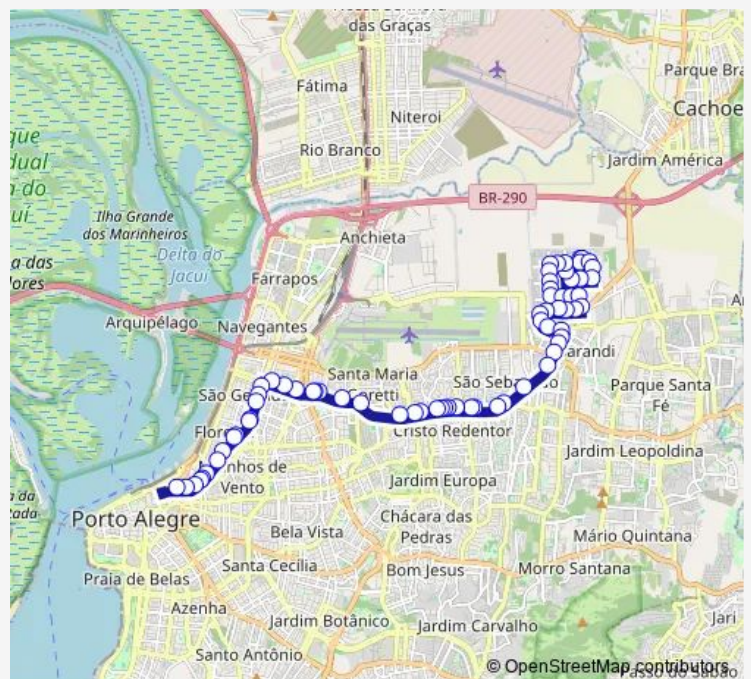

Thursday 06:05-23:35

Friday 05:50-23:35

Saturday 05:50-22:55

Sunday 05:50-21:50

Route info

Direction: Paulo Gomes DE Oliveira DF 193

Stops: 68

Trip Duration: 0 hour 48 min