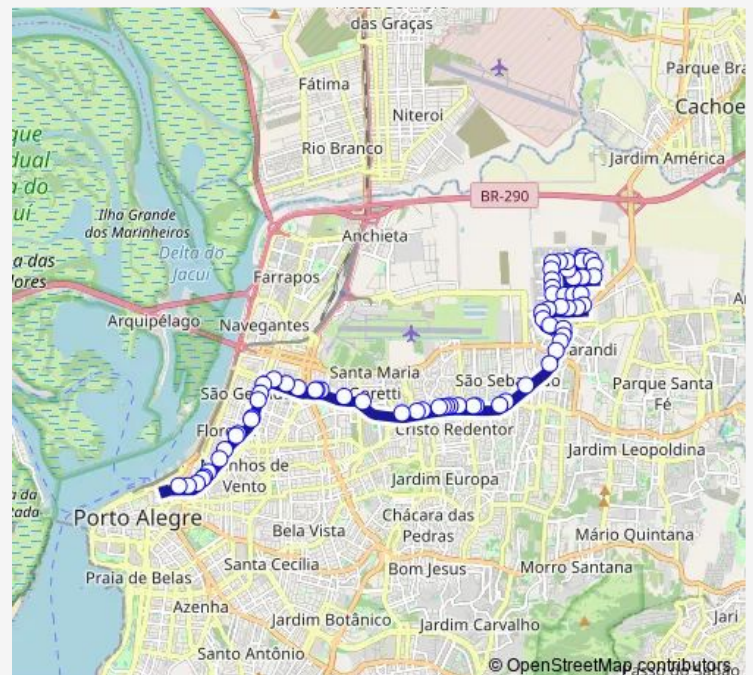

Farrapos 2643

Farrapos 2955

Brasil 1127

Benjamin Constant SOB Viaduto Jose Eduardo Utzig

Benjamin Constant Embaixo DO Viaduto

Benjamin Constant DF 106

Assis Brasil 95 Prox. Colégio João Paulo I/Herval

Assis Brasil DF 465

Thursday 05:15-22:45

Friday 05:00-22:45

Saturday 05:00-22:10

Sunday 05:00-21:00

Route info

Direction: Julio DE Castilhos NN 341

Stops: 68

Trip Duration: 0 hour 48 min

Wednesday 05:50-23:35

Thursday 06:05-23:35

Friday 05:50-23:35

Saturday 05:50-22:55

Sunday 05:50-21:50

Route info

Direction: Paulo Gomes DE Oliveira DF 193

Stops: 68