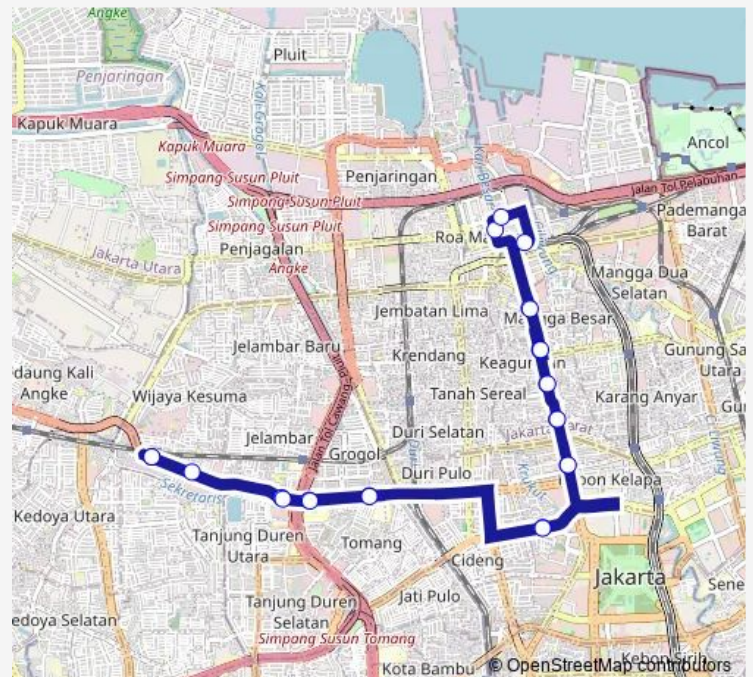

### Direction

Kota — Jelambar

10 stops

[Open route schedule](#)

Kota

Glodok

Taman Sari

Mangga Besar

### Route schedule

Kota — Jelambar

Monday 05:00

Tuesday 05:00

Wednesday 05:00

Thursday 05:00

Friday 05:00

Saturday 05:00

### Route info

Direction: Kota

Stops: 10

Trip Duration: 0 hour 43 min

3h — St. Pesing - Kota