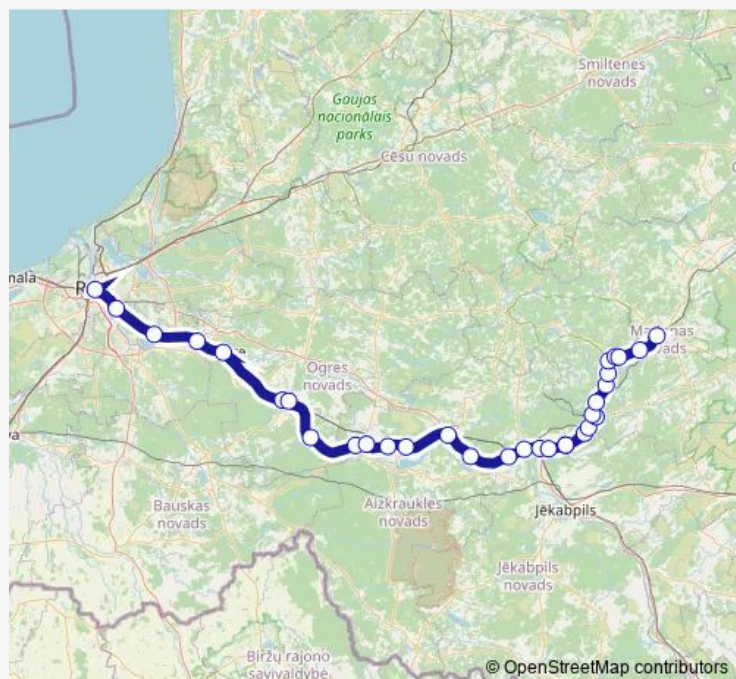

Bus 7989 Rīga-Madona-Lubāna

[Go to website](#)

Direction

Rīgas Sao — Madonas Ao

32 stops

[Open route schedule](#)

Rīgas Sao

Eglaines iela / Dole

Salaspils

Ikšķile

Ogres šoseja

Lielvārde

Lāčplēsis

Dzelmes

Klidziņa

Skrīveru institūts

Augstkalni

Aizkraukles stacija

Koknese

Rīteri

Priedaine

Pļaviņas

Gostiņi

Mālkalnu pagrieziens

Krievciems

Krievciema dzirnavas

Aiviekste

Route schedule

Rīgas Sao — Madonas Ao

Monday 12:00

Tuesday 12:00

Wednesday 12:00

Thursday 12:00

Friday 12:00

Saturday 12:00

Sunday 12:00

Route info

Direction: Rīgas Sao

Stops: 32

Trip Duration: 3 hour 5 min

7989 — Rīga-Madona-Lubāna

BusMaps