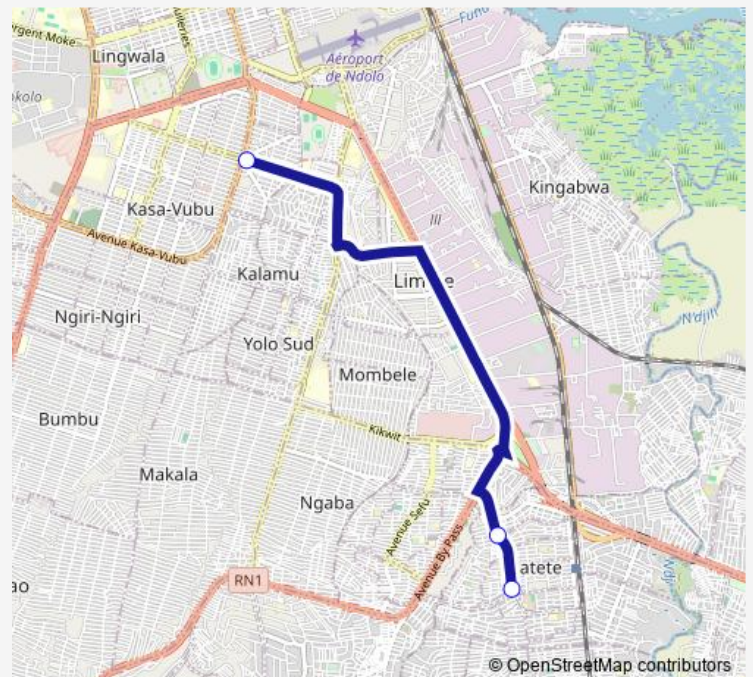

Bus Victoire_TO _ Matete

[Go to website](#)

Direction

unknown — unknown

3 stops

[Open route schedule](#)

unknown

unknown

Saturday —

Sunday —

Route info

Direction: unknown

Stops: 3

Trip Duration: 0 hour 26 min

■ Victoire_TO _ Matete

Direction

unknown — unknown

6 stops

[Open route schedule](#)

unknown

unknown

unknown

Inconnu

unknown

unknown

Route schedule

unknown — unknown

Monday 18:22

Tuesday 18:22

Wednesday 18:22

Thursday 18:22

Friday 18:22