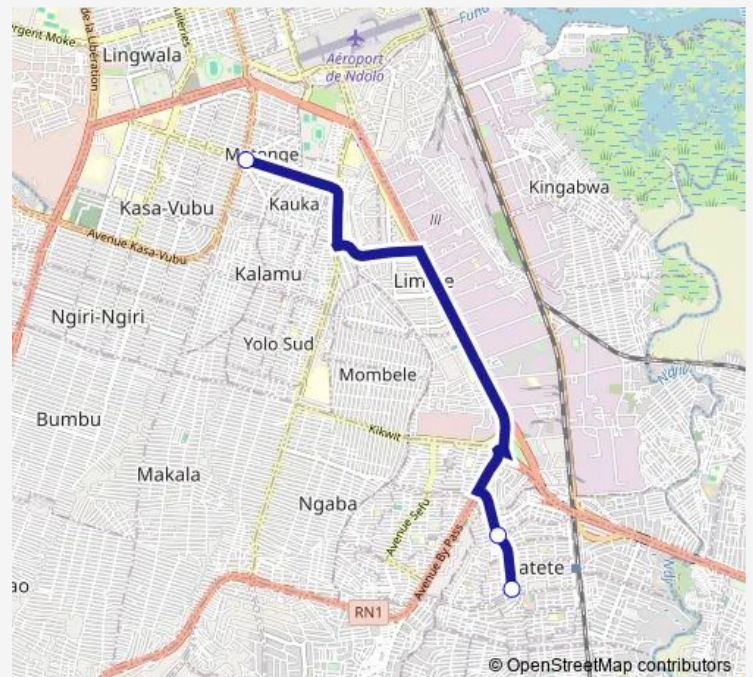

Bus Victoire_TO _ Matete

[Go to website](#)

Direction

unknown — unknown

3 stops

[Open route schedule](#)

unknown

unknown

Saturday —

Sunday —

Route info

Direction: unknown

Stops: 3

Trip Duration: 0 hour 26 min

■ Victoire_TO _ Matete

Direction

unknown — unknown

6 stops

[Open route schedule](#)

unknown

unknown

unknown

Inconnu

unknown

unknown

Route schedule

unknown — unknown

Monday 18:22

Tuesday 18:22

Wednesday 18:22

Thursday 18:22

Friday 18:22