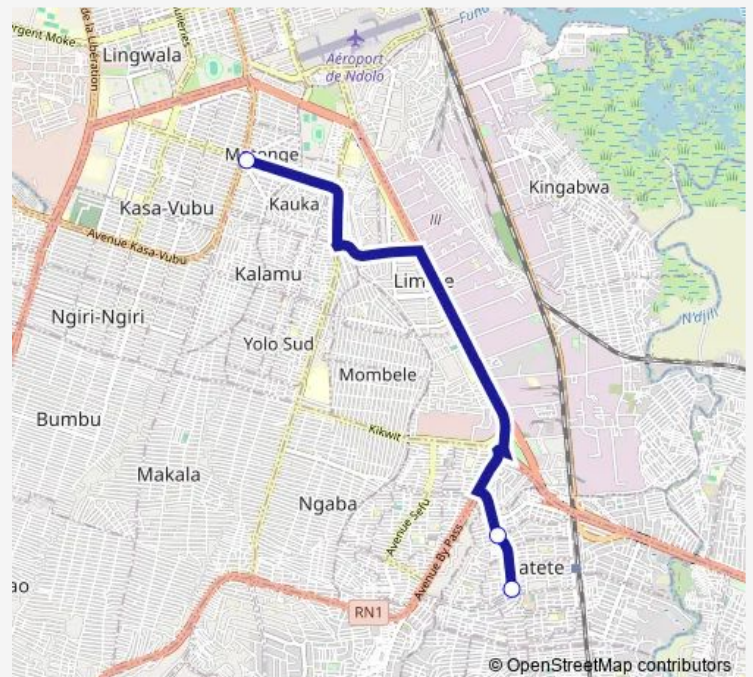

## Bus Victoire\_TO\_Matete

[Go to website](#)

### Direction

unknown — unknown

3 stops

[Open route schedule](#)

unknown

unknown

unknown

### Route schedule

unknown — unknown

Monday 17:34

Tuesday 17:34

Wednesday 17:34

Thursday 17:34

Friday 17:34

Saturday —

### Route info

Direction: unknown

Stops: 3

Trip Duration: 0 hour 26 min

■ Victoire\_TO\_Matete

**Direction**

unknown — unknown

6 stops