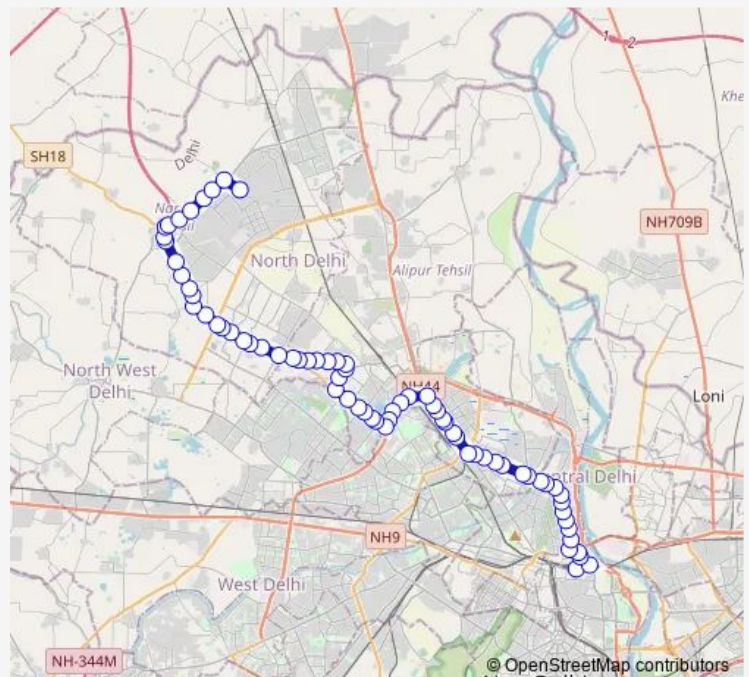

Model Town lii

Azadpur Metro Station

Azadpur Terminal

Route schedule

Old Delhi Railway Station — Sannoth Village

Monday 07:30-22:00

Tuesday 07:30-22:00

Wednesday 07:30-22:00

Thursday 07:30-22:00

Friday 07:30-22:00

Saturday 07:30-22:00

Sunday 07:30-22:00

Route info

Direction: Old Delhi Railway Station

Stops: 71

Trip Duration: 2 hour 19 min

■ 113up

BusMaps

New Sabzi Mandi

Adarsh Nagar / Bharola Village

Sarai Peepal Thala

Mahindra Park

Jahangir Puri GT Road

Jahangir Puri Metro Station