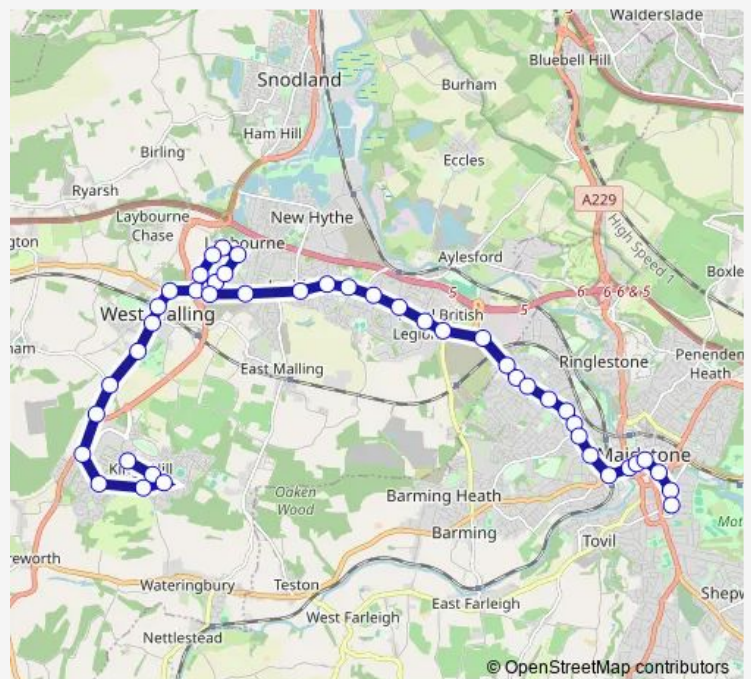

Bus 572 Kings Hill - Larkfield - Maidstone

[Go to website](#)

Direction

Asda — Waterloo Street

45 stops

[Open route schedule](#)

- Asda
- Baxter Way
- Bovarde Avenue
- Melrose Avenue
- Forest Way
- Gibson Drive
- King Hill
- Teston Road
- Manor Park Country Park
- High Street
- Town Hill
- Town Hill Roundabout
- Leybourne Turning West
- Roundhay
- Barleycorn
- The Old Rectory
- Willowmead
- School
- Church
- Castle Way
- Leybourne Turning East

Route schedule

Asda — Waterloo Street

Monday	06:53
Tuesday	06:53
Wednesday	06:53
Thursday	06:53
Friday	06:53
Saturday	—
Sunday	—

Route info

Direction: Asda

Stops: 45

Trip Duration: 1 hour 27 min

■ 572 — Kings Hill - Larkfield - Maidstone

Lunsford Lane Turning

Wealden Hall

Bell Lane

Ditton Corner

TA Centre

Teapot Lane

Retail Park

Preston Hall

Coldharbour Roundabout

Sir Thomas Wyatt

Allington Way

Conway Road

Grace Avenue

Buckland Lane

London Road Retail Park

Somerfield Hospital