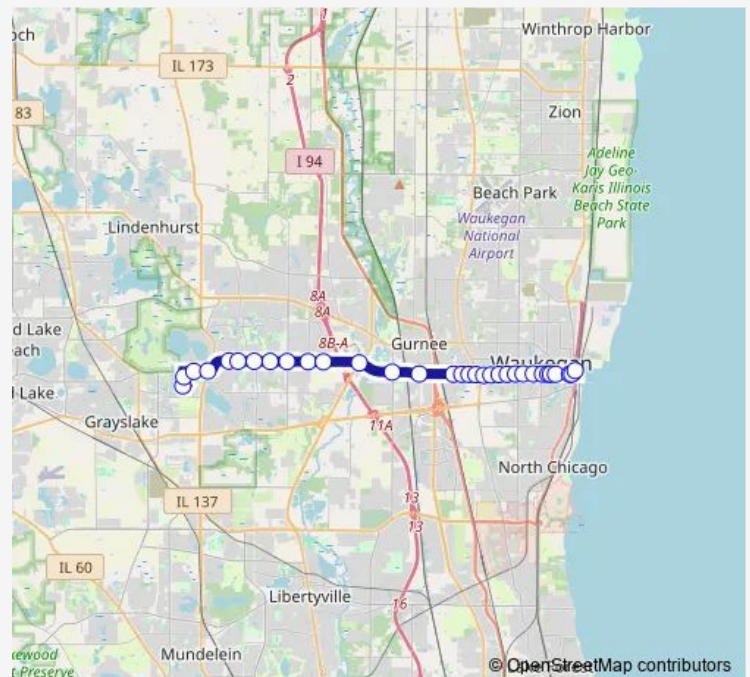

Washington St & Milwaukee Ave

Washington St & O'Plaine Rd

Washington St & Greenleaf St

Washington St & Teske Blvd

Washington St & Le Baron St

Washington St & Westwaukee Rd

Washington St & Green Bay Rd

Washington St & Dilger Ave

Washington St & Medical Center/Washington Ter

Washington St & Keller Ave/McAree Rd

Route schedule

College of Lake County — Waukegan Metra Station

Monday	06:58-20:50
Tuesday	06:58-20:50
Wednesday	06:58-20:50
Thursday	06:58-20:50
Friday	06:58-20:50
Saturday	09:26-20:00
Sunday	—

Route info

Direction: College of Lake County

Stops: 32

Trip Duration: 0 hour 30 min

572 — Washington

Washington St & Greta Ave

Washington St & Lewis Ave

Washington St & Fulton Ave

Direction

Waukegan Metra Station — Lewis Ave & Washington St

9 stops

[Open route schedule](#)

Waukegan Metra Station

Washington St & Genesee St

542 Washington St

Washington St & St James St