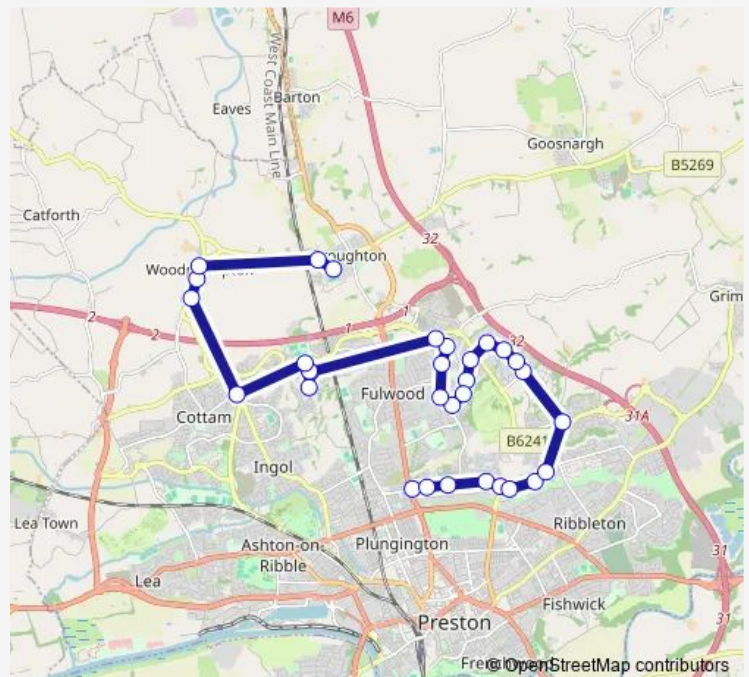

Route schedule

Methodist Church — High School Grounds

Monday	07:40
Tuesday	07:40
Wednesday	07:40
Thursday	07:40
Friday	07:40
Saturday	—
Sunday	—

Route info

Direction: Methodist Church

Stops: 31

Trip Duration: 0 hour 50 min

■ 572 — Fulwood Methodist Church - Broughton High School

Carnoustie Close

Wychnor Turning Circle

Carnoustie Close

Wychnor

Lightfoot Lane

Wheatsheaf

The Hawthorns

South View

Sunningdale

High School Grounds

Direction

High School Grounds — Highgate Close

36 stops

[Open route schedule](#)

High School Grounds

Sunday —

Route info

Direction: High School Grounds

Stops: 36

Trip Duration: 0 hour 50 min

Williams Lane

Waterford Close

Bowlers Close