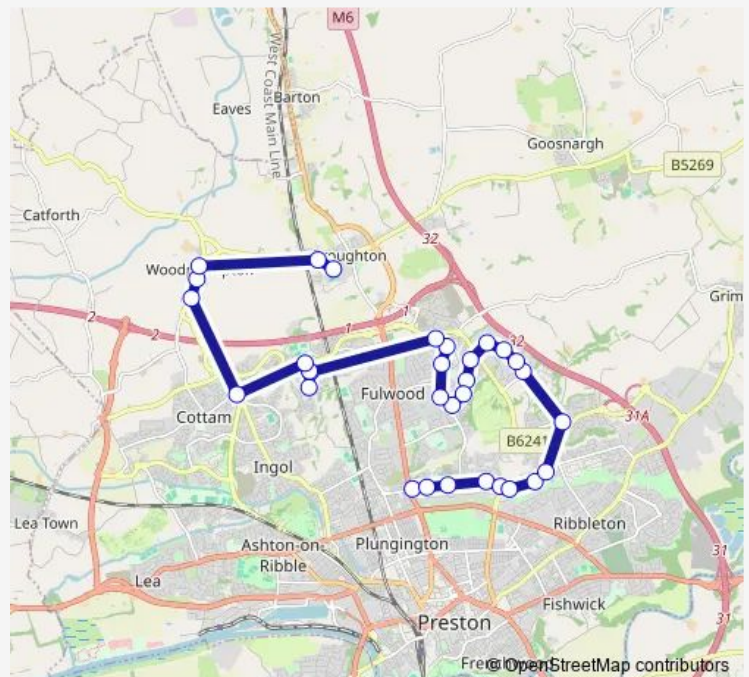

Thursday 07:40

Friday 07:40

Saturday —

Sunday —

Route info

Direction: Methodist Church

Stops: 31

Trip Duration: 0 hour 50 min

572 — Fulwood Methodist Church - Broughton High School

Carnoustie Close

Wychnor Turning Circle

Carnoustie Close

Wychnor

Lightfoot Lane

Wheatsheaf

The Hawthorns

South View

Sunningdale

High School Grounds

Direction

High School Grounds — Highgate Close

36 stops

[Open route schedule](#)

High School Grounds

Sunday —

Route info

Direction: High School Grounds

Stops: 36

Trip Duration: 0 hour 50 min

Williams Lane

Waterford Close

Bowlers Close