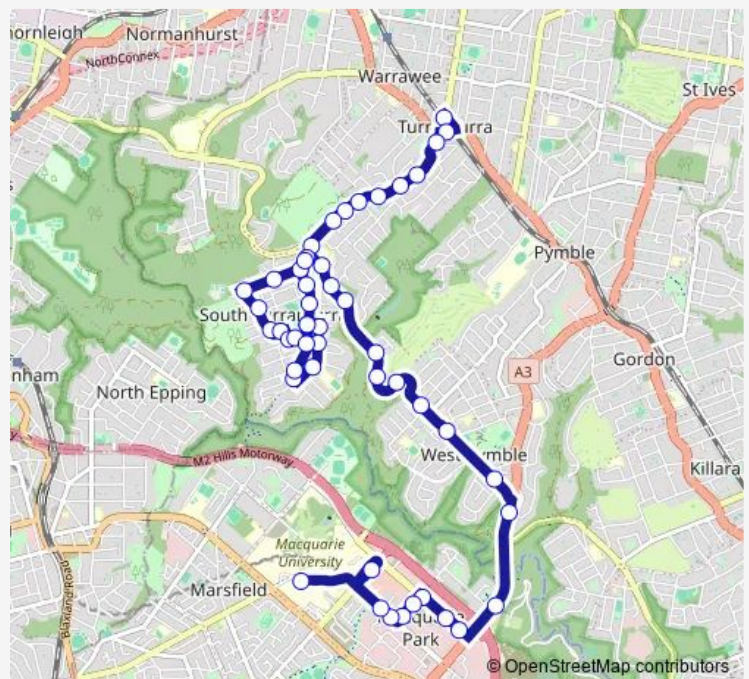

Canoon Rd At Barwon Av

Barwon Av Opp Ulm Av

Barwon Av Opp Cove St

Barwon Av Before Chisholm St

St Andrews Uniting Church, Chisholm St

South Turramurra Dog Oval, Vernon St

Kissing Point Rd Opp Buller St

Route schedule

Turramurra Station, Stand B — Macquarie University Campus, University Av, Stand D

Monday	05:45-20:45
Tuesday	05:45-20:45
Wednesday	05:45-20:45
Thursday	05:45-20:45
Friday	05:45-20:45
Saturday	07:00-20:00
Sunday	08:30-17:30

Route info

Direction: Turramurra Station, Stand B

Stops: 50

Trip Duration: 0 hour 38 min

572 — Macquarie University to Turramurra via South Turramurra and West Pymble

Maxwell St After Buller St

Maxwell St Before Geoffrey St