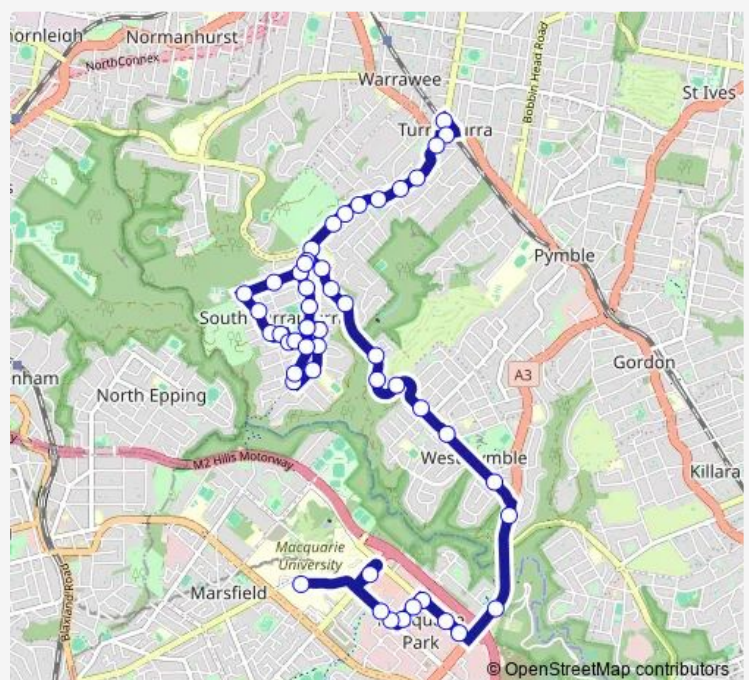

62 Kooloona Cres

86 Kooloona Cres

100 Kooloona Cres

Ku Ring Park, Yanko Rd

Congham Rd After Yanko Rd

Congham Rd Opp Patterson Av

Route schedule

Macquarie University Campus, University Av, Stand C — Turramurra Station, Stand B

Monday 08:30

Tuesday 08:30

Wednesday 08:30

Thursday 08:30

Friday 08:30

Saturday —

Sunday —

Route info

Direction: Macquarie University Campus, University Av, Stand C

Stops: 61

Trip Duration: 0 hour 43 min

Wallalong Cres Opp Victoria Av

Wallalong Cres At Combe Pl

Wallalong Cres At Edenholme St

Wallalong Cres At Hillary St