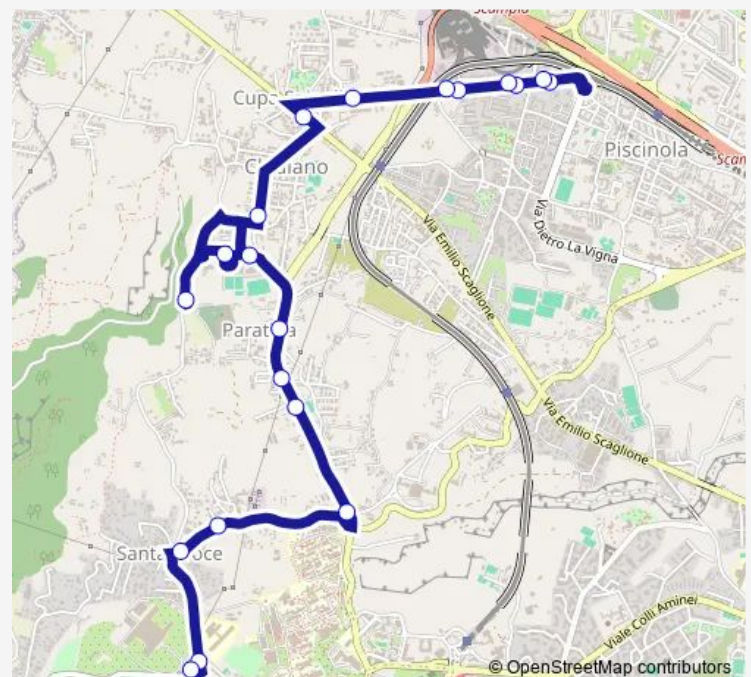

Friday 08:30-13:24

Saturday 08:30-13:24

Sunday 08:30-13:24

Route info

Direction: Corso Campano 116

Stops: 20

Trip Duration: 0 hour 15 min

572

BusMaps

Direction

Ruggieri - Ospedale Monaldi — Corso Campano 116

22 stops

[Open route schedule](#)

Ruggieri - Ospedale Monaldi

Bianchi

Com. Santacroce AD Orsolone

Thursday 08:00-13:00

Friday 08:00-13:00

Saturday 08:00-13:00

Sunday 08:00-13:00

Route info

Direction: Ruggieri - Ospedale Monaldi

Stops: 22

Trip Duration: 0 hour 31 min