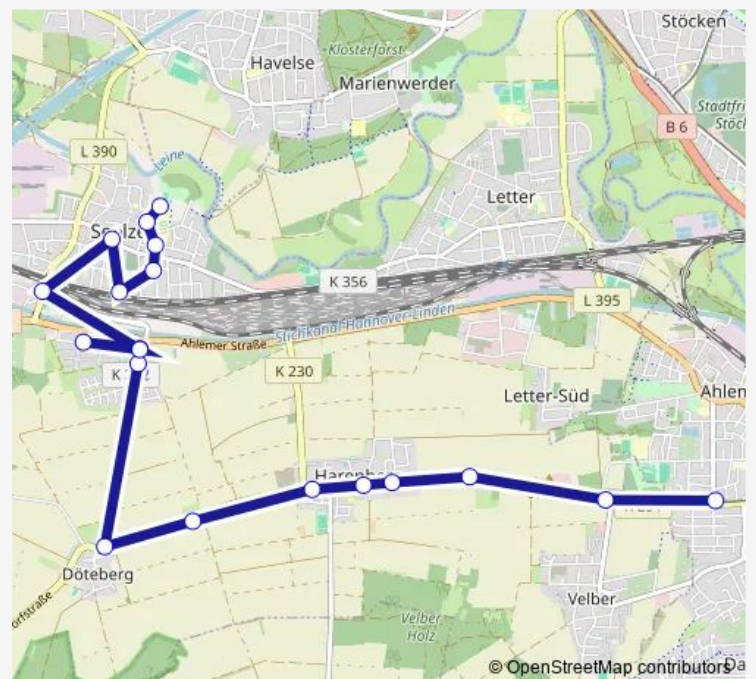

Seelze Am Markt

Seelze An den Grachten

Route schedule

Döteberg — Seelze An den Grachten

Monday	14:05
Tuesday	14:05
Wednesday	14:05
Thursday	14:05
Friday	14:05
Saturday	—
Sunday	—

Route info

Direction: Döteberg

Stops: 4

Trip Duration: 0 hour 4 min

■ 572

Direction

Seelze An den Grachten — Döteberg

5 stops

[Open route schedule](#)

Seelze An den Grachten

Direction

Hannover Ahlem — Seelze Kristall-Therme

19 stops

[Open route schedule](#)

Hannover Ahlem

Velber Englischer Friedhof

Harenberg Kollrothshöh

Harenberg Bergfeld

Route info

Direction: Hannover Ahlem

Stops: 19

Trip Duration: 0 hour 24 min

572 Bus time schedules and route maps are available in an offline PDF at busmaps.com. Use the busmaps.com website to see live bus times, train schedule or subway schedule, and step-by-step directions for all public transit in Hannover