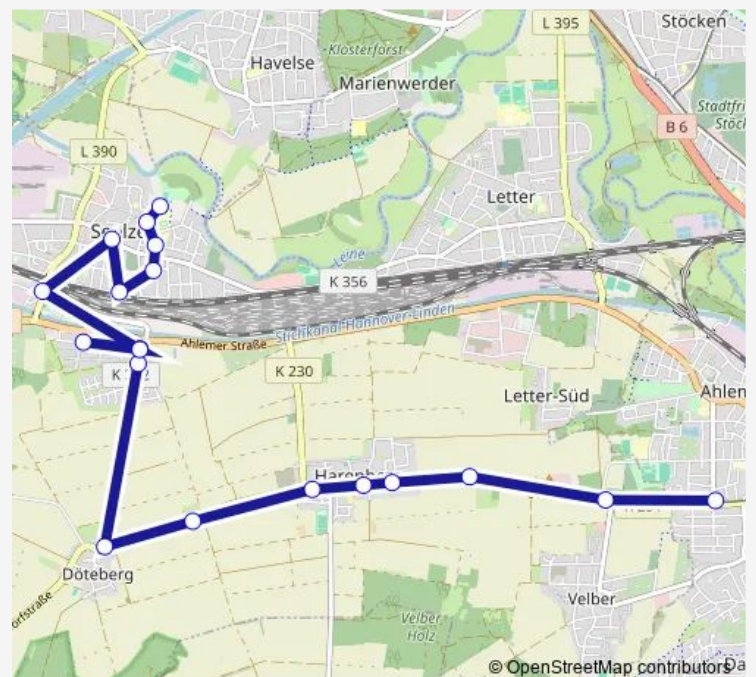

Route schedule

Döteberg — Seelze An den Grachten

Monday	14:05
Tuesday	14:05
Wednesday	14:05
Thursday	14:05
Friday	14:05
Saturday	—
Sunday	—

Route info

Direction: Döteberg

Stops: 4

Trip Duration: 0 hour 4 min

Direction

Seelze An den Grachten — Döteberg

5 stops

[Open route schedule](#)

Seelze An den Grachten

Seelze Am Markt

Seelze Martenkamp

Döteberg Kirchbuschweg

Saturday —

Sunday —

Route info

Direction: Seelze An den Grachten

Stops: 5

Trip Duration: 0 hour 4 min

Direction

Seelze Kristall-Therme — Hannover Ahlem

Wednesday 05:34-20:34

Thursday 05:34-20:34

Friday 05:34-20:34

Saturday —

Sunday —

Route info

Direction: Hannover Ahlem

Stops: 19