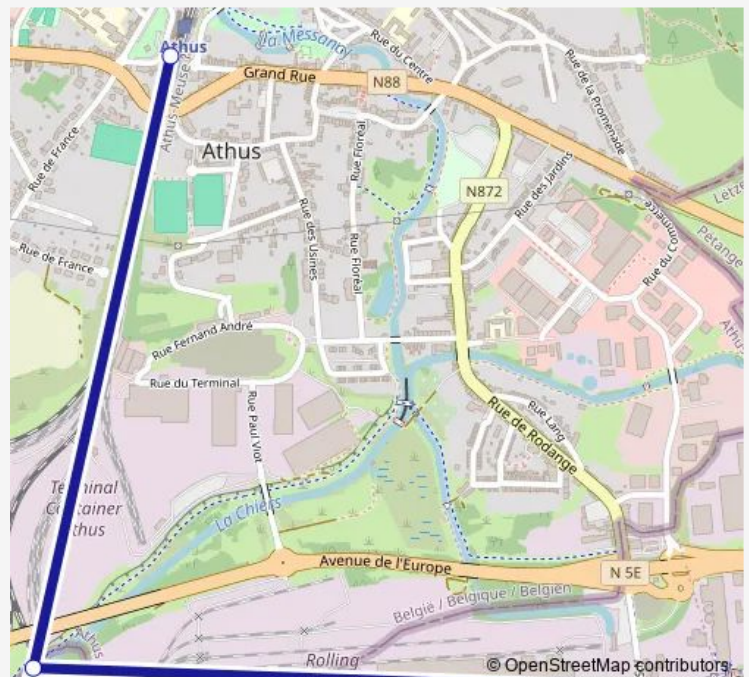

Monday 00:22

Tuesday 00:22

Wednesday 00:22

Thursday 00:22

Friday 00:22

Saturday 00:22

Sunday —

Route info

Direction:

Stops: 0

Trip Duration: — min

■ L — Rodange (LU) - Athus

Direction

Rodange (Lu) — Athus-Frontière

2 stops

[Open route schedule](#)

Route info

Direction: Rodange (Lu)

Stops: 2

Trip Duration: 0 hour 2 min

Direction

Athus — Rodange (Lu)

3 stops

[Open route schedule](#)