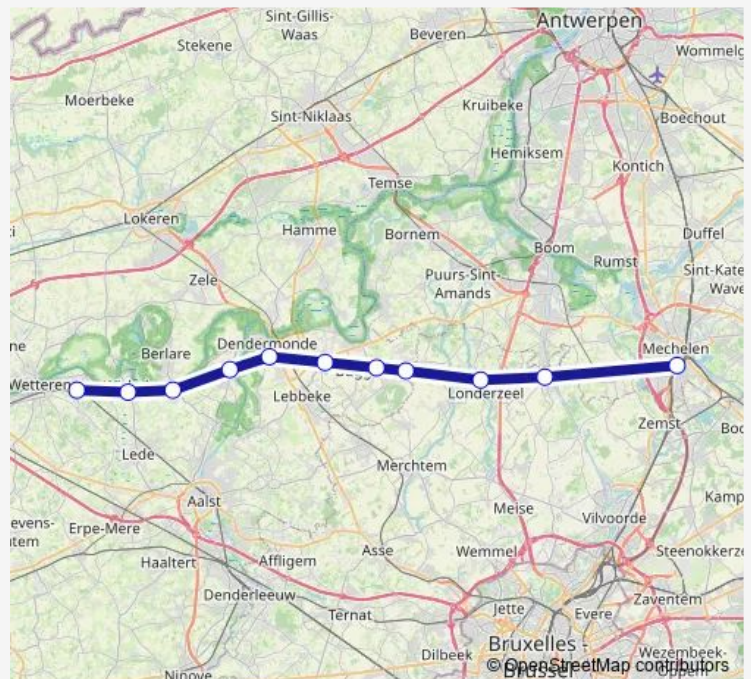

Rail L Malines - Schellebelle

[Go to website](#)

Direction

Schellebelle — Malines

11 stops

[Open route schedule](#)

Schellebelle

Wichelen

Malines

Route schedule

Schellebelle — Malines

Monday —

Tuesday —

Wednesday —

Thursday —

Friday —

Saturday 06:43-21:43

Sunday 06:43-21:43

Route info

Direction: Schellebelle

Stops: 11

Trip Duration: 0 hour 42 min

■ L — Malines - Schellebelle

Direction

Malines — Schellebelle

11 stops

[Open route schedule](#)

Malines

Kapelle-op-den-Bos

Londerzeel

Malderen

Buggenhout