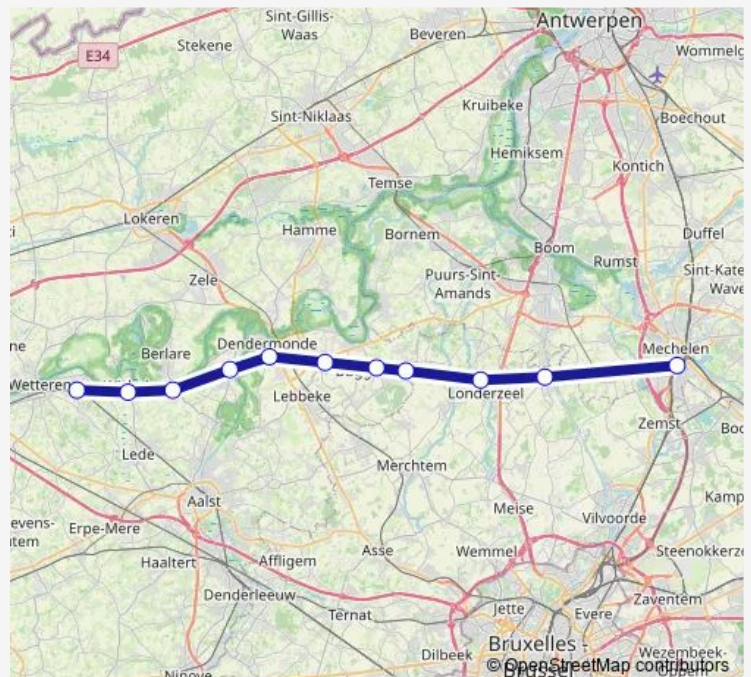

Malines

Route schedule

Schellebelle — Malines

Monday —

Tuesday —

Wednesday —

Thursday —

Friday —

Saturday 06:43-21:43

Sunday 06:43-21:43

Route info

Direction: Schellebelle

Stops: 11

Trip Duration: 0 hour 42 min

■ L — Malines - Schellebelle

Direction

Malines — Schellebelle

11 stops

[Open route schedule](#)

Malines

Kapelle-op-den-Bos

Londerzeel

Malderen

Buggenhout

Baasrode-Zuid

Termonde

Oudegem

Schoonaarde

Wichelen

Schellebelle

Route schedule

Malines — Schellebelle