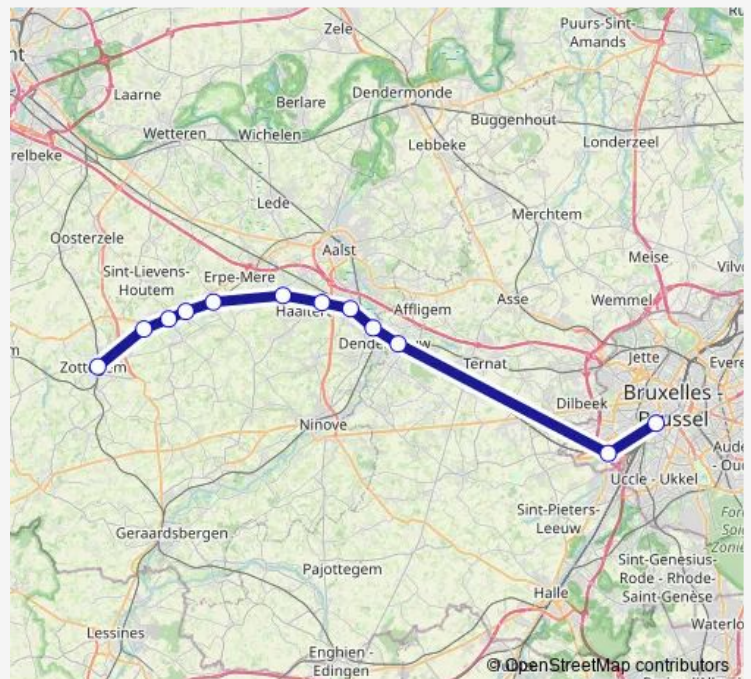

Welle

Haaltert

Ede

Burst

Terhagen

Herzele

Hillegem

Zottegem

### Route schedule

Bruxelles-Midi — Zottegem

Monday	—
Tuesday	—
Wednesday	—
Thursday	—
Friday	—
Saturday	—
Sunday	13:16

### Route info

Direction: Bruxelles-Midi

Stops: 12

Trip Duration: 0 hour 48 min

■ L — Bruxelles-Midi - Zottegem

L Rail time schedules and route maps are available in an offline PDF at [busmaps.com](https://busmaps.com). Use the [busmaps.com](https://busmaps.com) website to see live bus times, train schedule or subway schedule, and step-by-step directions for all public transit in Brussels