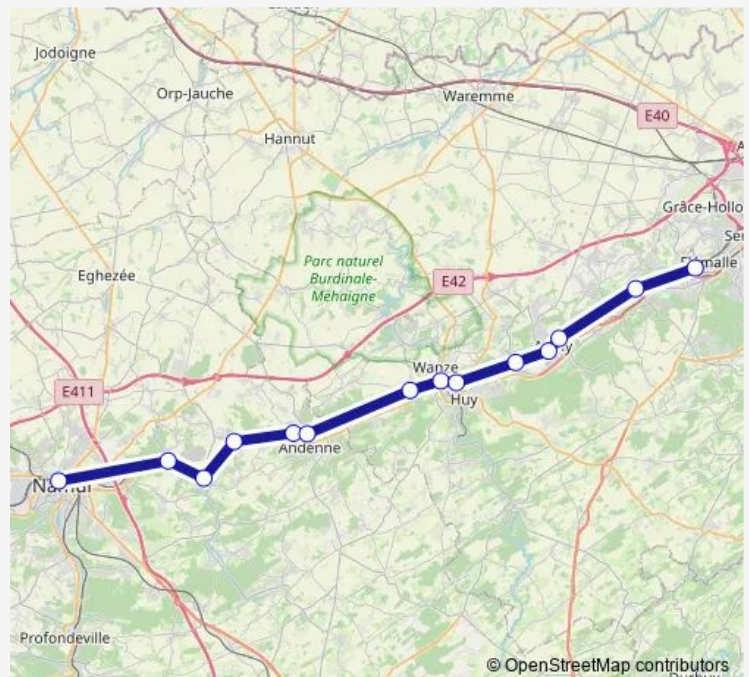

Wednesday 06:27-19:27

Thursday 06:27-19:27

Friday 06:27-19:27

Saturday —

Sunday —

Route info

Direction: Namur

Stops: 14

Trip Duration: 0 hour 56 min

L — Flémalle-Haute - Namur

BusMaps

Direction

Flémalle-Haute — Namur

14 stops

[Open route schedule](#)

Flémalle-Haute

Engis

Haute-Flône

Amay

Ampsin

Huy

Statte

Bas-Oha

Andenne