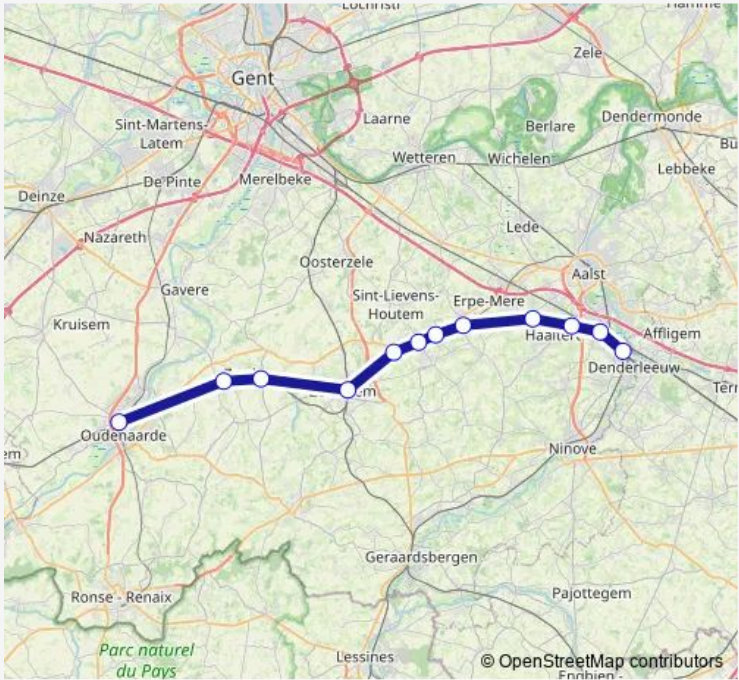

Rail L Audenarde - Denderleeuw

[Go to website](#)

Direction
 Audenarde — Denderleeuw
 12 stops
[Open route schedule](#)

- Audenarde
- Sint-Denijs-Boekel
- Munkzwalm
- Zottegem
- Hillegem
- Herzele
- Terhagen
- Burst
- Ede
- Haaltert
- Welle
- Denderleeuw

Route schedule
 Audenarde — Denderleeuw

Monday	—
Tuesday	—
Wednesday	—
Thursday	—
Friday	—
Saturday	22:45
Sunday	22:45

Route info
 Direction: Audenarde
 Stops: 12
 Trip Duration: 0 hour 31 min

■ L — Audenarde - Denderleeuw **BusMaps**

L Rail time schedules and route maps are available in an offline PDF at busmaps.com. Use the busmaps.com website to see live bus times, train schedule or subway schedule, and step-by-step directions for all public transit in Oudenaarde