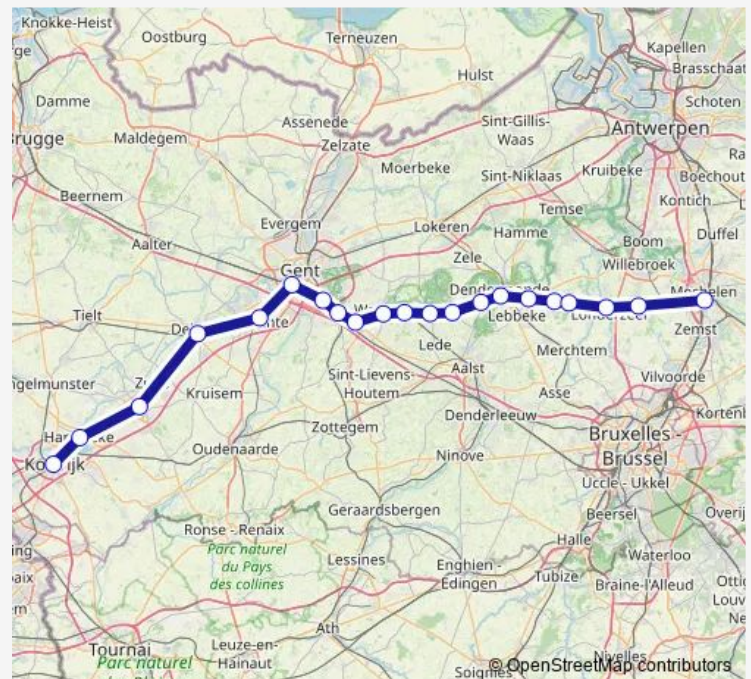

Londerzeel

Kapelle-op-den-Bos

Malines

Route schedule

Courtrai — Malines

Monday —

Tuesday —

Wednesday —

Thursday —

Friday —

Saturday

06:22-21:22

Sunday —

Route info

Direction: Courtrai

Stops: 21

Trip Duration: 1 hour 32 min

■ L — Malines - Courtrai

Direction

Malines — Courtrai

21 stops

[Open route schedule](#)

Malines

Kapelle-op-den-Bos

Londerzeel

Malderen

Buggenhout

Baasrode-Zuid

Termonde

Oudegem

Schoonaarde

Wichelen