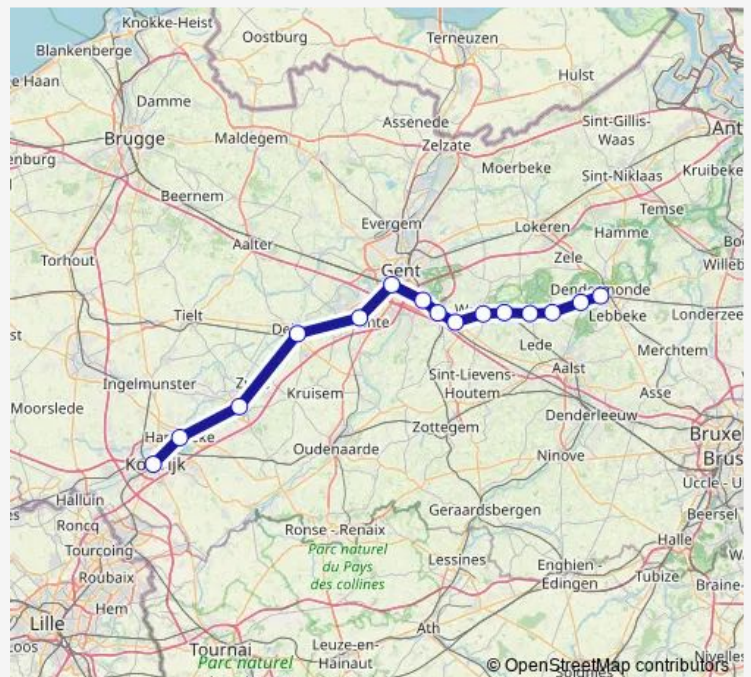

Tuesday —

Wednesday —

Thursday —

Friday —

Saturday 05:34

Sunday —

Route info

Direction: Termonde

Stops: 15

Trip Duration: 1 hour 3 min

■ L — Termonde - Courtrai

Direction

Courtrai — Termonde

15 stops

[Open route schedule](#)

Courtrai

Harelbeke

Waregem

Deinze

De Pinte

Gand-Saint-Pierre

Merelbeke

Melle

Kwatrecht

Friday

—

Saturday

22:21

Sunday

—

Route info

Direction: Courtrai