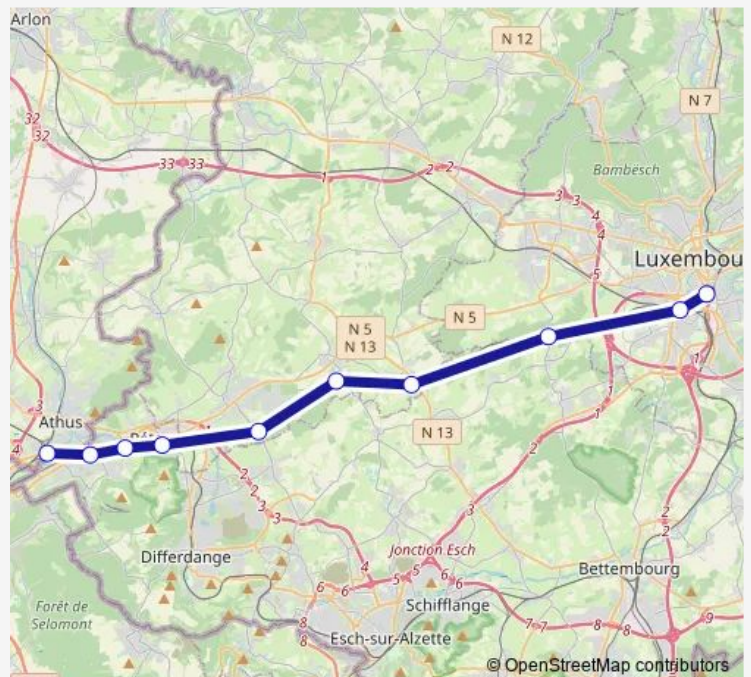

### Direction

Athus-Frontière — Athus

2 stops

[Open route schedule](#)

Athus-Frontière

Athus

### Route schedule

Athus-Frontière — Athus

Monday	05:52-00:22 <sup>+1</sup>
Tuesday	05:52-00:22 <sup>+1</sup>
Wednesday	05:52-00:22 <sup>+1</sup>
Thursday	05:52-00:22 <sup>+1</sup>
Friday	05:52-00:22 <sup>+1</sup>
Saturday	05:52-00:22 <sup>+1</sup>
Sunday	06:22-00:22 <sup>+1</sup>

### Route info

Direction: Athus-Frontière

Stops: 2

Trip Duration: 0 hour 3 min

■ L — Luxembourg (LU) - Athus

## Direction

Athus — Rodange (Lu)

3 stops

[Open route schedule](#)

Athus

Athus-Frontière

Rodange (Lu)