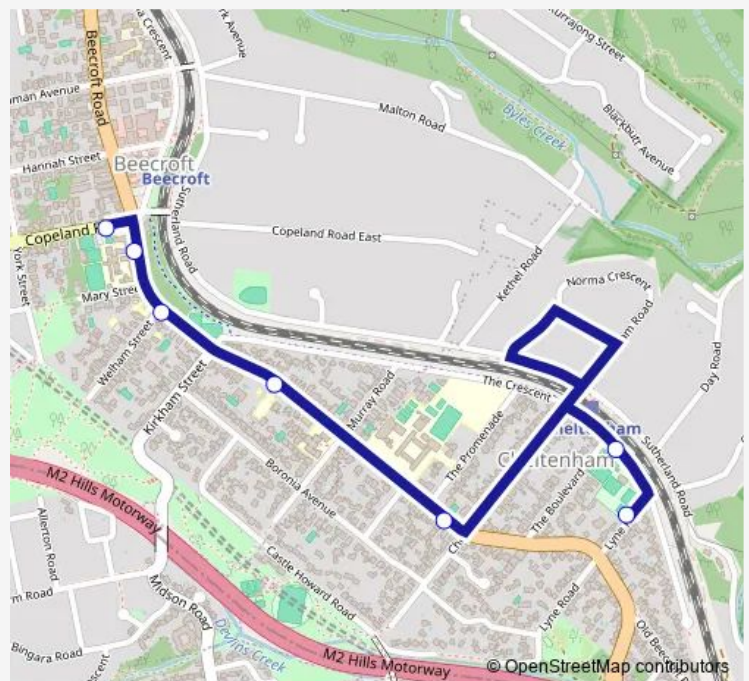

School Bus 3146 Cheltenham to Beecroft Ps

[Go to website](#)

**Direction**

Lyne Rd Before The Crescent — Beecroft Public School, Copeland Rd

7 stops

[Open route schedule](#)

Lyne Rd Before The Crescent

Cheltenham Bowling Club, The Crescent

Beecroft Rd After Cheltenham Rd

Beecroft Nursing Home, Beecroft Rd

Beecroft Rd At Welham St

Beecroft Public School, Beecroft Rd

Beecroft Public School, Copeland Rd

**Route schedule**

Lyne Rd Before The Crescent — Beecroft Public School, Copeland Rd

Monday	08:54
Tuesday	08:54
Wednesday	08:54
Thursday	08:54
Friday	08:54
Saturday	—
Sunday	—

**Route info**

Direction: Lyne Rd Before The Crescent

Stops: 7

Trip Duration: 0 hour 12 min

3146 — Cheltenham to Beecroft Ps