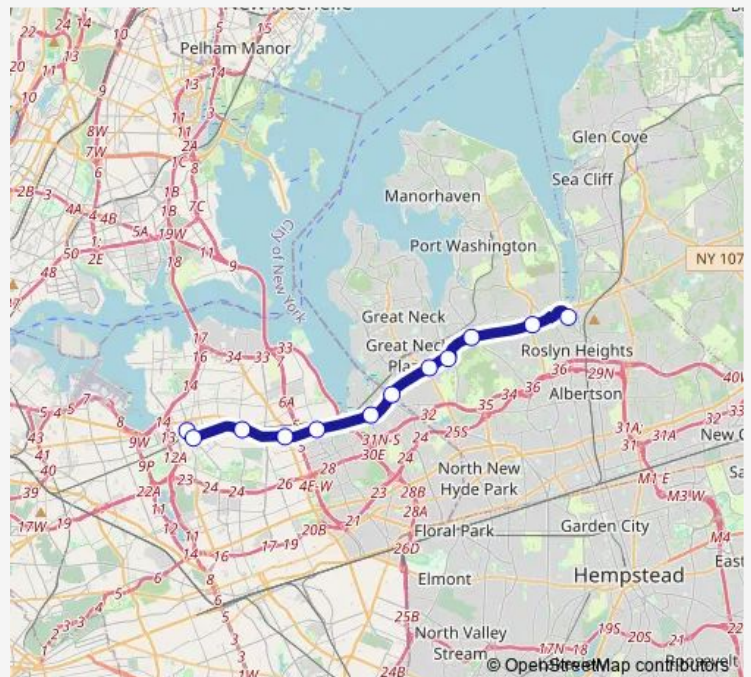

Bus n20X Northern BI Express

[Go to website](#)

Direction

Main St / Roosevelt — Roslyn Clock Tower

12 stops

[Open route schedule](#)

Main St / Roosevelt

Sanford Av / Kissena

Searingtown Rd / Northern

Roslyn Clock Tower

Route schedule

Main St / Roosevelt — Roslyn Clock Tower

Monday 06:02-18:46

Tuesday 06:02-18:46

Wednesday 06:02-18:46

Thursday 06:02-18:46

Friday 06:02-18:46

Saturday —

Sunday —

Route info

Direction: Main St / Roosevelt

Stops: 12

Trip Duration: 1 hour 4 min

■ n20X — Northern BI Express

Direction

Roslyn Clock Tower — Union St / Roosevelt

11 stops

[Open route schedule](#)

Roslyn Clock Tower

Pt Washington Bl / Northern

Plandome Rd / Northern

Northern Blvd + Schenck Ave