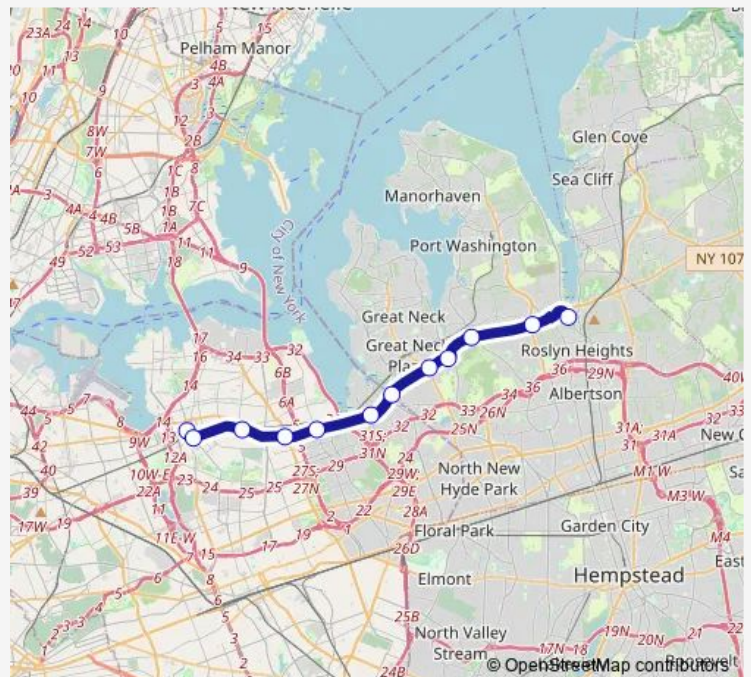

Bus n20x Northern BI Express

[Go to website](#)

Direction

Main St / Roosevelt — Roslyn Clock Tower

12 stops

[Open route schedule](#)

Main St / Roosevelt

Sanford Av / Kissena

Searingtown Rd / Northern

Roslyn Clock Tower

Route schedule

Main St / Roosevelt — Roslyn Clock Tower

Monday 06:02-18:46

Tuesday 06:02-18:46

Wednesday 06:02-18:46

Thursday 06:02-18:46

Friday 06:02-18:46

Saturday —

Sunday —

Route info

Direction: Main St / Roosevelt

Stops: 12

Trip Duration: 0 hour 52 min

■ n20x — Northern BI Express

Direction

Roslyn Clock Tower — Union St / Roosevelt

11 stops

[Open route schedule](#)

Roslyn Clock Tower

Pt Washington Bl / Northern

Plandome Rd / Northern

Northern Blvd + Schenck Ave